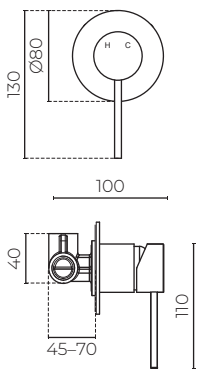

SLIM

Shower Mixer

LEV25SMMPSS | LEV25SMMPBK

CONSTRUCTION: Stainless steel
PRESSURE: Mains pressure
WORKING PRESSURE (KPA): 150-1000
RECOMMENDED WORKING PRESSURE (KPA): 500
HEIGHT (MM): 130
WIDTH (MM): 80
WARRANTY: Lifetime on stainless steel, 5 years on coloured finish, 5 years on cartridge
DIVERTER: No
LEAD FREE: Yes

FEATURES

- Minimalist design
- Ceramic cartridge technology
- Lead free stainless steel body
- Vapour Black is a PVD finish

SPARE PARTS

- LEV150500130 / 35mm Cartridge
- LEV115FPSMSS / Large 115mm Faceplate Stainless Steel
- LEV115FPSMBK / Large 115mm Faceplate PVD Vapour Black