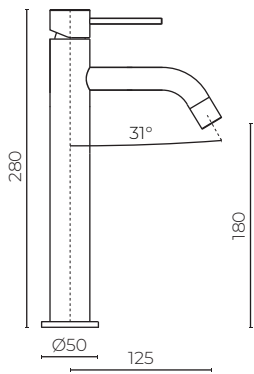

## SLIM

### Extended Basin Mixer

LEV25EXBMMPSS | LEV25EXBMMPBK

**CONSTRUCTION:** Stainless steel  
**PRESSURE:** Mains pressure  
**WORKING PRESSURE (KPA):** 150–1000  
**RECOMMENDED WORKING PRESSURE (KPA):** 500  
**HEIGHT (MM):** 280  
**WIDTH (MM):** 150  
**WATER CONSUMPTION (L/MIN):** 5.11  
**WELS RATING:** 5 star rated  
**WARRANTY:** Lifetime on stainless steel, 5 years on coloured finish, 5 years on cartridge  
**LEAD FREE:** Yes

#### SPARE PARTS

- LEVCART25 / 25mm Cartridge