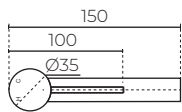

### Extended Basin Mixer

LEV25EXBMMPSS | LEV25EXBMMPBK

**CONSTRUCTION:** Stainless steel  
**PRESSURE:** Mains pressure  
**WORKING PRESSURE (KPA):** 150–1000  
**RECOMMENDED WORKING PRESSURE (KPA):** 500  
**HEIGHT (MM):** 280  
**WIDTH (MM):** 150  
**WATER CONSUMPTION (L/MIN):** 5.11  
**WELS RATING:** 5 star rated  
**WARRANTY:** Lifetime on stainless steel, 5 years on coloured finish, 5 years on cartridge  
**LEAD FREE:** Yes

#### SPARE PARTS

- LEVCART25 / 25mm Cartridge