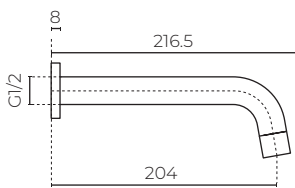

## SLIM

### Bath Spout

LEV25BSSS | LEV25BSBK

**CONSTRUCTION:** Stainless steel  
**PRESSURE:** Mains pressure  
**WORKING PRESSURE (KPA):** 150-1000  
**RECOMMENDED WORKING PRESSURE (KPA):** 500  
**BASE HEIGHT (MM):** 50  
**LENGTH (MM):** 216.5  
**WARRANTY:** Lifetime on stainless steel, 5 years on coloured  
**LEAD FREE:** Yes