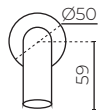

## SLIM

### Bath Spout

LEV25BSSS | LEV25BSBK

**CONSTRUCTION:** Stainless steel  
**PRESSURE:** Mains pressure  
**WORKING PRESSURE (KPA):** 150-1000  
**RECOMMENDED WORKING PRESSURE (KPA):** 500  
**BASE HEIGHT (MM):** 50  
**LENGTH (MM):** 216.5  
**WARRANTY:** Lifetime on stainless steel, 5 years on coloured  
**LEAD FREE:** Yes