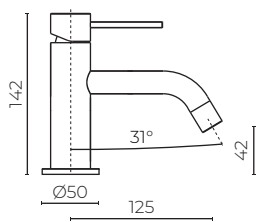

SLIM

Basin Mixer

LEV25BMMPSS | LEV25BMMPBK

CONSTRUCTION: Stainless steel
PRESSURE: Mains pressure
WORKING PRESSURE (KPA): 150-1000
RECOMMENDED WORKING PRESSURE (KPA): 500
HEIGHT (MM): 142
WIDTH (MM): 150
WATER CONSUMPTION (L/MIN): 5.11
WELS RATING: 5 star rated
WARRANTY: Lifetime on stainless steel, 5 years on coloured finish, 5 years on cartridge
LEAD FREE: Yes

FEATURES

- Minimalist design
- Ceramic cartridge technology
- Lead free stainless steel body
- Vapour Black is a PVD finish

SPARE PARTS

- LEVCART25 / 25mm Cartridge

FINISHES AVAILABLE:

Brushed
Stainless Steel
Code: SS