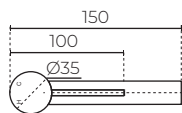

SLIM

Basin Mixer

LEV25BMMPSS | LEV25BMMPBK

CONSTRUCTION: Stainless steel
PRESSURE: Mains pressure
WORKING PRESSURE (KPA): 150-1000
RECOMMENDED WORKING PRESSURE (KPA): 500
HEIGHT (MM): 142
WIDTH (MM): 150
WATER CONSUMPTION (L/MIN): 5.11
WELS RATING: 5 star rated
WARRANTY: Lifetime on stainless steel, 5 years on coloured finish, 5 years on cartridge
LEAD FREE: Yes

FEATURES

- Minimalist design
- Ceramic cartridge technology
- Lead free stainless steel body
- Vapour Black is a PVD finish

SPARE PARTS

- LEVCART25 / 25mm Cartridge

FINISHES AVAILABLE:

Brushed
Stainless Steel
Code: SS