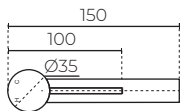

SLIM

Basin Mixer

LEV25BMMPSS | LEV25BMMPBK

CONSTRUCTION: Stainless steel
PRESSURE: Mains pressure
WORKING PRESSURE (KPA): 150-1000
RECOMMENDED WORKING PRESSURE (KPA): 500
HEIGHT (MM): 142
WIDTH (MM): 150
WATER CONSUMPTION (L/MIN): 5.11
WELS RATING: 5 star rated
WARRANTY: Lifetime on stainless steel, 5 years on coloured finish, 5 years on cartridge
LEAD FREE: Yes

FEATURES

- Minimalist design
- Ceramic cartridge technology
- Lead free stainless steel body

SPARE PARTS

- LEVCART25 / 25mm Cartridge

FINISHES AVAILABLE:

Brushed
Stainless Steel
Code: SS

PVD Vapour
Black
Code: BK