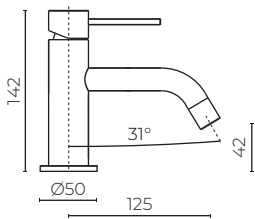

SLIM

Basin Mixer

LEV25BMMPSS | LEV25BMMPBK

CONSTRUCTION: Stainless steel
PRESSURE: Mains pressure
WORKING PRESSURE (KPA): 150-1000
RECOMMENDED WORKING PRESSURE (KPA): 500
HEIGHT (MM): 142
WIDTH (MM): 150
WATER CONSUMPTION (L/MIN): 5.11
WELS RATING: 5 star rated
WARRANTY: Lifetime on stainless steel, 5 years on coloured finish, 5 years on cartridge
LEAD FREE: Yes

FEATURES

- Minimalist design
- Ceramic cartridge technology
- Lead free stainless steel body

SPARE PARTS

- LEVCART25 / 25mm Cartridge

FINISHES AVAILABLE:

Brushed
Stainless Steel
Code: SS

PVD Vapour
Black
Code: BK