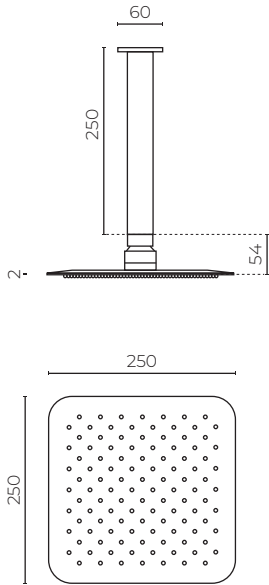

LEVIVI
 Sqaure Rainhead Ceiling Shower
 LEV250SQ250CEIL

CONSTRUCTION: Stainless steel and brass
RAINHEAD WIDTH (MM): 250
RAINHEAD HEIGHT (MM): 2
SHOWER ARM WIDTH (MM): 25
SHOWER ARM HEIGHT (MM): 250
FINISH: Polished mirror
SHAPE: Square
ARM MOUNT: Ceiling
WELS RATING: 3 star rated
WATER CONSUMPTION (L/MIN): 8.5
WARRANTY: 10 years
LEAD: Lead free head

FEATURES

- Square mounting flange
- Ultra-thin soft edges
- Square with cleanable rubber jets
- Laser welded edges
- 15mm male connection

SPARE PARTS

- LEVWD02F250SQCA / Arm
- LEVD1001B25SRH / Head

FINISHES AVAILABLE: