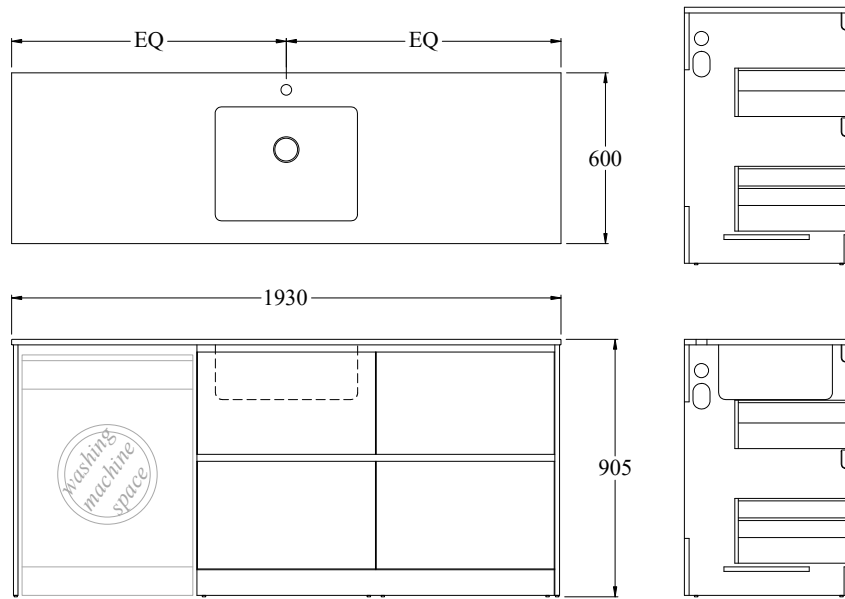

LAUNDRY STATION

1930mm Right Hand 4 Drawers

White Top

LEV19RDRDRWHEL | LEV19RDRDRWHMW

Features:

- 100% water proof cabinet
- Engineered stone top with rebated under-mount sink
- Pre-drilled taphole
- Sink size 500x400
- Includes 3-way valves & pipe work for washing machine
- Available in two top colours and two cabinet colours
- No. of Drawers: 4

Size (width x depth x height):

- 1930 x 600 x 905mm

Warranty:

- 5 years

Available Cabinet Colours:

- Elm Woodgrain or Matt White

LEV19RDRDRWHEL (Elm Woodgrain Cabinet)

LEV19RDRDRWHMW (Matt White Cabinet)

Tapware, appliances, accessories and wastes not included, unless otherwise stated.
Please note measurements are nominal only, please measure product on site. Actual colours may vary.

Line Drawings

LEV19RDRDRWHEL | LEV19RDRDRWHMW