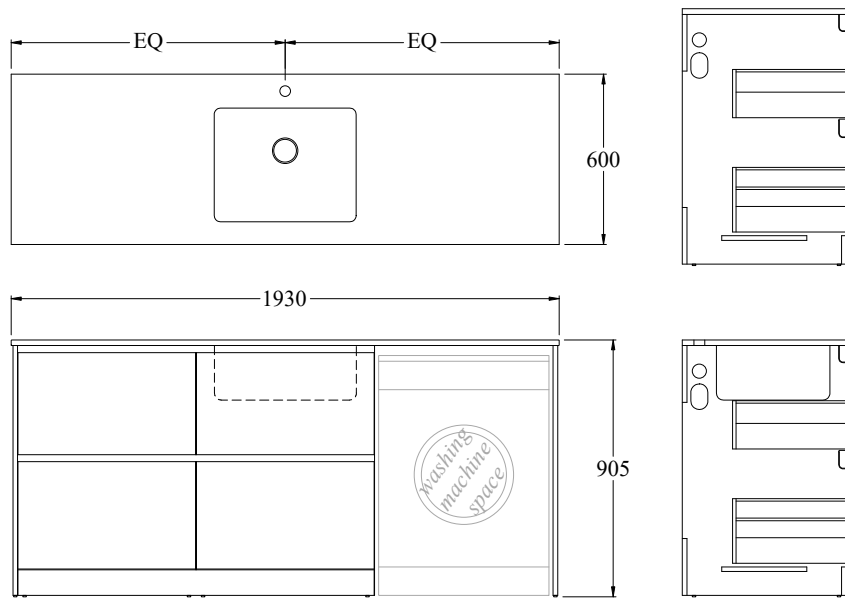

LAUNDRY STATION

1930mm Left-Hand 4 Drawers

White Top

LEV19LDRDRWHEL | LEV19LDRDRWHMW

Features:

- 100% water proof cabinet
- Engineered stone top with rebated under-mount sink
- Pre-drilled taphole
- Sink size 500x400x210
- Includes 3-way valves & pipe work for washing machine
- Available in two top colours and two cabinet colours
- No. of Drawers: 4

LEV19LDRDRWHEL (Elm Woodgrain Cabinet)

Size (width x depth x height):

- 1930 x 600 x 905mm

Warranty:

- 5 years

Available Cabinet Colours:

- Elm Woodgrain or Matt White

LEV19LDRDRWHMW (Matt White Cabinet)

Tapware, appliances, accessories and wastes not included, unless otherwise stated.
Please note measurements are nominal only, please measure product on site. Actual colours may vary.

Line Drawings

LEV19LDRDRWHEL | LEV19LDRDRWHMW