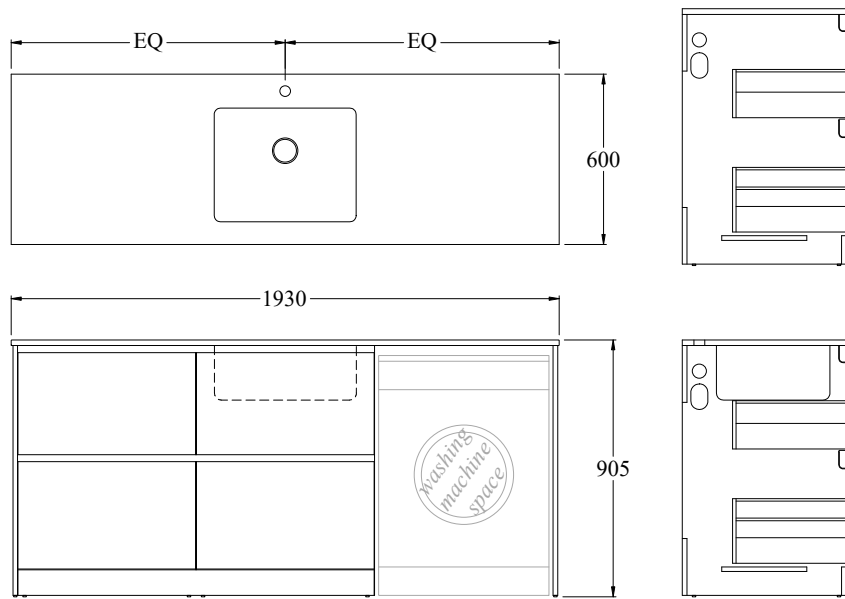

### Features:

- 100% water proof cabinet
- Engineered stone top with rebated under-mount sink
- Pre-drilled taphole
- Sink size 500x400
- Includes 3-way valves & pipe work for washing machine
- Available in two top colours and two cabinet colours
- No. of Drawers: 4

### Size (width x depth x height):

- 1930 x 600 x 905mm

## Line Drawings

LEV19LDRDRWHEL | LEV19LDRDRWHMW