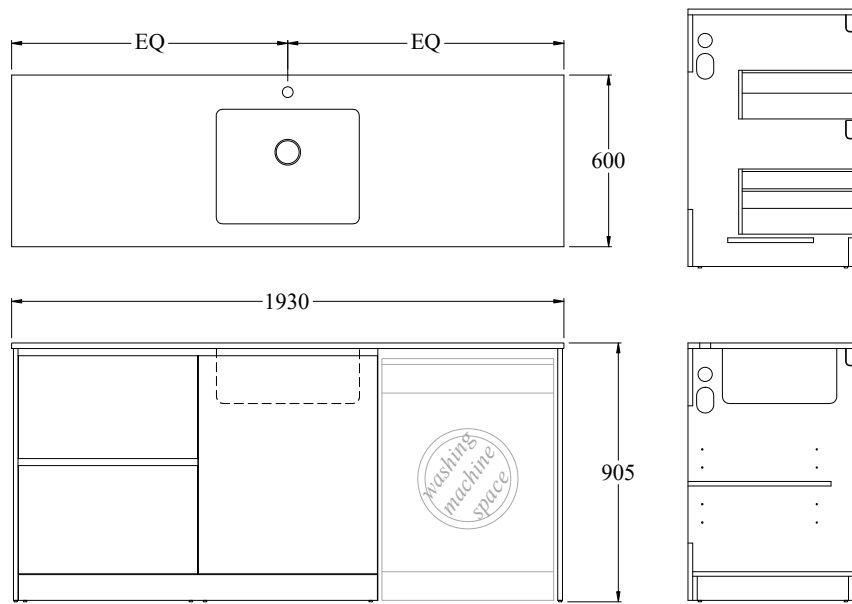

LAUNDRY STATION

1930mm Left-Hand Drawers with
Centre Door White Top

LEV19LDODRWHEL | LEV19LDODRWHMW

Features:

- 100% water proof cabinet
- Engineered stone top with rebated under-mount sink
- Pre-drilled taphole
- Sink size 500x400x210
- Includes 3-way valves & pipe work for washing machine
- Available in two top colours and two cabinet colours
- No. of Doors: 1
- No. of Drawers: 2

LEV19LDODRWHEL (Elm Woodgrain Cabinet)

Size (width x depth x height):

- 1930 x 600 x 905mm

Warranty:

- 5 years

Available Cabinet Colours:

- Elm Woodgrain or Matt White

LEV19LDODRWHMW (Matt White Cabinet)

Tapware, appliances, accessories and wastes not included, unless otherwise stated.
Please note measurements are nominal only, please measure product on site. Actual colours may vary.

Line Drawings

LEV19LDODRWHEL | LEV19LDODRWHMW