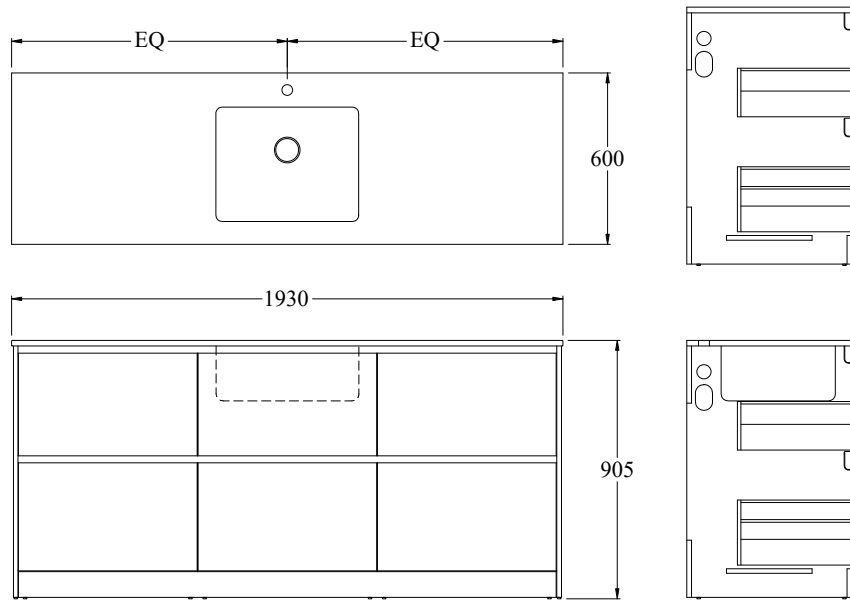

### Features:

- 100% water proof cabinet
- Engineered stone top with rebated under-mount sink
- Pre-drilled taphole
- Sink size 500x400x210
- Includes 3-way valves & pipe work for washing machine
- Available in two top colours and two cabinet colours
- No. of Drawers: 6

### Size (width x depth x height):

- 1930 x 600 x 905mm

## Line Drawings

LEV19DRDRDRWHEL | LEV19DRDRDRWHMW