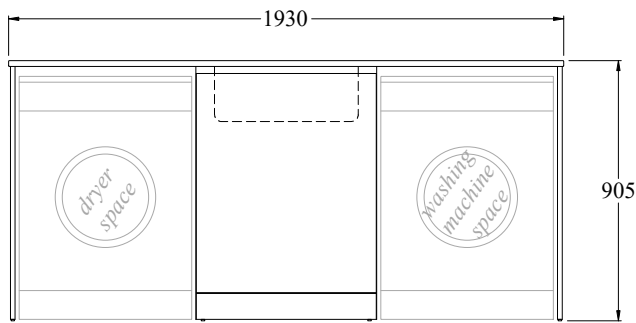

LAUNDRY STATION

1930mm Centre Door Only

White Top

LEV19DOWHEL | LEV19DOWHMW

Features:

- 100% water proof cabinet
- Engineered stone top with rebated under-mount sink
- Pre-drilled taphole
- Sink size 500x400
- Includes 3-way valves & pipe work for washing machine
- Available in two top colours and two cabinet colours
- No. of Doors: 1

Size (width x depth x height):

- 1930 x 600 x 905mm

Warranty:

- 5 years

Available Cabinet Colours:

- Elm Woodgrain or Matt White

LEV19DOWHEL (Elm Woodgrain Cabinet)

LEV19DOWHMW (Matt White Cabinet)

Tapware, appliances, accessories and wastes not included, unless otherwise stated.
Please note measurements are nominal only, please measure product on site. Actual colours may vary.

Line Drawings

For product code :-
1) LEV19DOWHEL
2) LEV19DOWHMW
3) LEV19DOCCCEL
4) LEV19DOCCMW