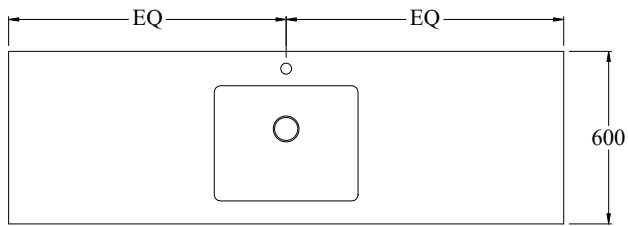

Size (width x depth x height):

- 1930 x 600 x 905mm

Warranty:

- 5 years

Available Cabinet Colours:

- Elm Woodgrain or Matt White

LEV19DOWHEL (Elm Woodgrain Cabinet)

LEV19DOWHMW (Matt White Cabinet)

Tapware, appliances, accessories and wastes not included, unless otherwise stated.
Please note measurements are nominal only, please measure product on site. Actual colours may vary.

Line Drawings

For product code :-
1) LEV19DOWHEL
2) LEV19DOWHMW
3) LEV19DOCCCEL
4) LEV19DOCCMW