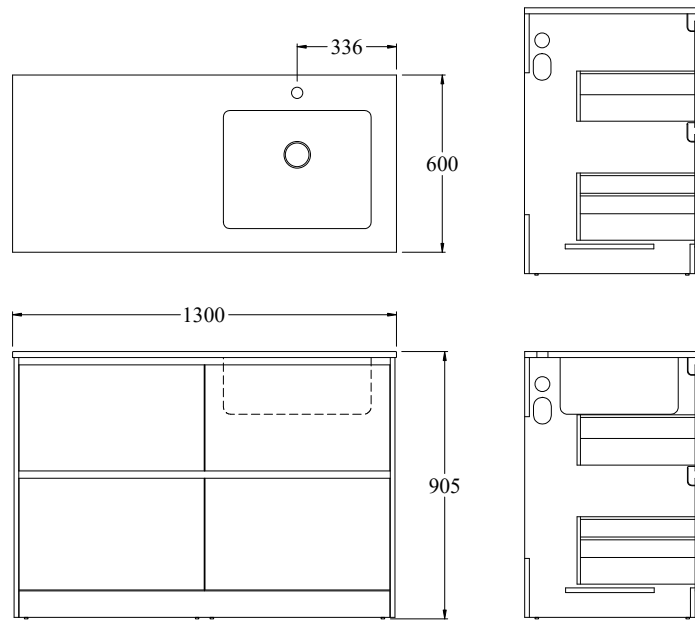

### Features:

- 100% water proof cabinet
- Engineered stone top with rebated under-mount sink
- Pre-drilled taphole
- Sink size 500x400
- Includes 3-way valves & pipe work for washing machine
- Available in two top colours and two cabinet colours
- No. of Drawers: 4

### Size (width x depth x height):

- 1300 x 600 x 905mm

## Line Drawings

LEV13RDRDRWHEL | LEV13RDRDRWHMW