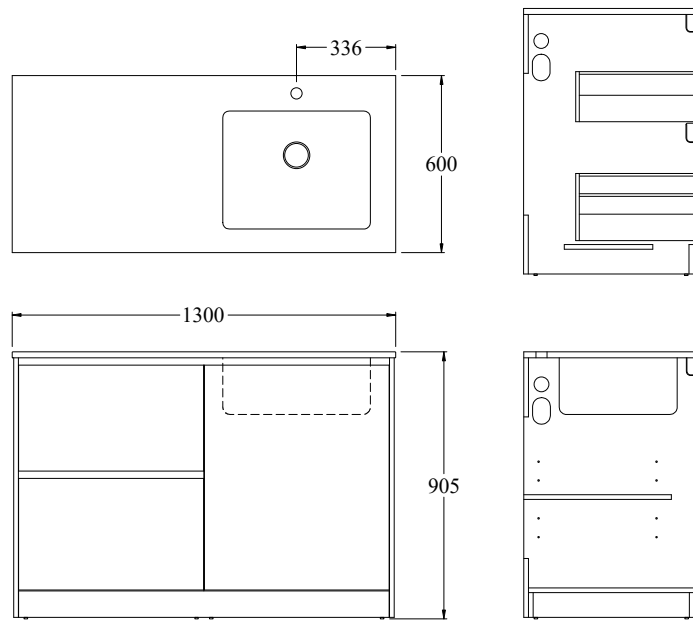

LAUNDRY STATION

1300mm Right Hand Door Left-Hand Drawers White Top

LEV13RDODRWHEL | LEV13RDODRWHMW

Features:

- 100% water proof cabinet
- Engineered stone top with rebated under-mount sink
- Pre-drilled taphole
- Sink size 500x400x210
- Includes 3-way valves & pipe work for washing machine
- Available in two top colours and two cabinet colours
- No. of Doors: 1
- No. of Drawers: 2

Size (width x depth x height):

- 1300 x 600 x 905mm

Warranty:

- 5 years

Available Cabinet Colours:

- Elm Woodgrain or Matt White

LEV13RDODRWHEL (Elm Woodgrain Cabinet)

LEV13RDODRWHMW (Matt White Cabinet)

Tapware, appliances, accessories and wastes not included, unless otherwise stated.
Please note measurements are nominal only, please measure product on site. Actual colours may vary.

Line Drawings

LEV13RDODRWHEL | LEV13RDODRWHMW