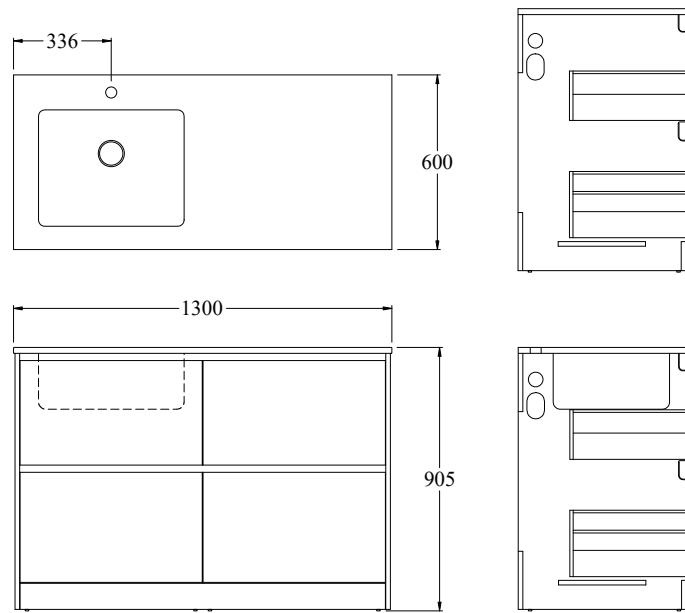

### Features:

- 100% water proof cabinet
- Engineered stone top with rebated under-mount sink
- Pre-drilled taphole
- Sink size 500x400
- Includes 3-way valves & pipe work for washing machine
- Available in two top colours and two cabinet colours
- No. of Drawers: 4

### Size (width x depth x height):

- 1300 x 600 x 905mm

## Line Drawings

LEV13LDRDRWHEL | LEV13LDRDRWHMW