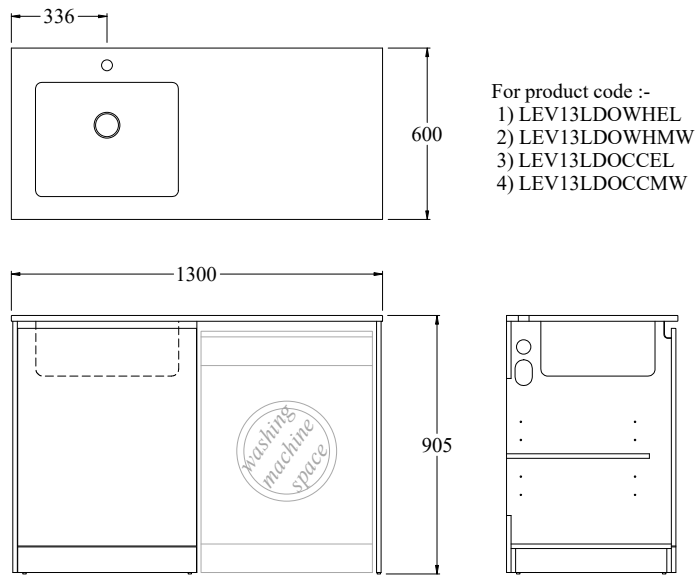

LAUNDRY STATION

1300mm Left-Hand Door

White Top

LEV13LDOWHEL | LEV13LDOWHMW

Features:

- 100% water proof cabinet
- Engineered stone top with rebated under-mount sink
- Pre-drilled taphole
- Sink size 500x400
- Includes 3-way valves & pipe work for washing machine
- Available in two top colours and two cabinet colours
- No. of Doors: 1

Size (width x depth x height):

- 1300 x 600 x 905mm

Warranty:

- 5 years

Available Cabinet Colours:

- Elm Woodgrain or Matt White

LEV13LDOWHEL (Elm Woodgrain Cabinet)

LEV13LDOWHMW (Matt White Cabinet)

Tapware, appliances, accessories and wastes not included, unless otherwise stated.
Please note measurements are nominal only, please measure product on site. Actual colours may vary.

Line Drawings

LEV13LDOWHEL | LEV13LDOWHMW