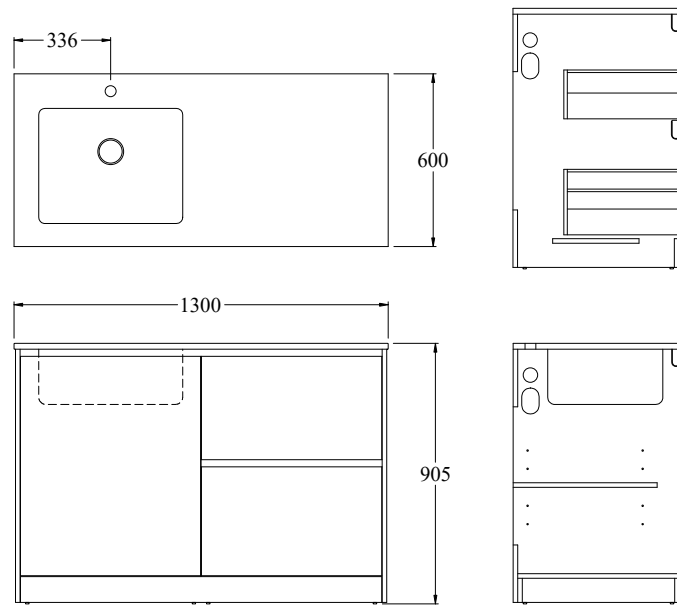

LAUNDRY STATION

1300mm Left-Hand Door Right
Hand Drawers White Top

LEV13LDODRWHEL | LEV13LDODRWHMW

Features:

- 100% water proof cabinet
- Engineered stone top with rebated under-mount sink
- Pre-drilled taphole
- Sink size 500x400x210
- Includes 3-way valves & pipe work for washing machine
- Available in two top colours and two cabinet colours
- No. of Doors: 1
- No. of Drawers: 2

Size (width x depth x height):

- 1300 x 600 x 905mm

Warranty:

- 5 years

Available Cabinet Colours:

- Elm Woodgrain or Matt White

LEV13LDODRWHEL (Elm Woodgrain Cabinet)

LEV13LDODRWHMW (Matt White Cabinet)

Tapware, appliances, accessories and wastes not included, unless otherwise stated.
Please note measurements are nominal only, please measure product on site. Actual colours may vary.

Line Drawings

LEV13LDODRWHEL | LEV13LDODRWHMW