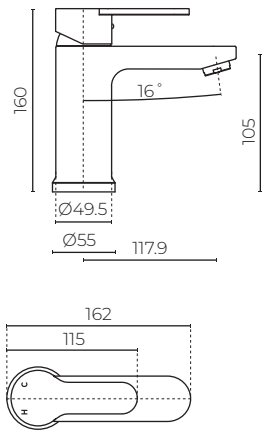

**NEWPORT**  
Basin Mixer  
LEV115311ASS

**CONSTRUCTION:** Stainless steel  
**PRESSURE:** Mains pressure  
**WORKING PRESSURE (KPA):** 150-1000  
**RECOMMENDED WORKING PRESSURE (KPA):** 500  
**HEIGHT (MM):** 160  
**WIDTH (MM):** 162  
**WATER CONSUMPTION (L/MIN):** 4.85  
**WELS RATING:** 5 star rated  
**WARRANTY:** Lifetime on stainless steel, 5 years on cartridge  
**LEAD FREE:** Yes

**FEATURES**

- Contemporary stainless steel design
- Paddle handle design
- Ceramic cartridge technology
- Lead free body
- Single Lever

**SPARE PARTS**

- LEVM40DW / 40mm Cartridge

**FINISHES AVAILABLE:**

Brushed  
Stainless Steel  
Code: SS