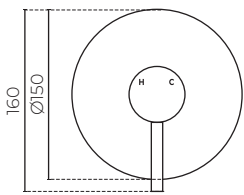

ASPEN

Shower Mixer

LEV115261CSS | LEV115261CGM

CONSTRUCTION: Solid brushed stainless steel

PRESSURE: Mains pressure

WORKING PRESSURE (KPA): 150-1000

RECOMMENDED WORKING PRESSURE (KPA): 500

HEIGHT (MM): 160

WIDTH (MM): 113

WATER CONSUMPTION (L/MIN): 5.13

WELS RATING: 5 star rated

WARRANTY: Lifetime on stainless steel, 5 years on PVD gunmetal finish, 5 years on cartridge, 1 year on non-residential applications