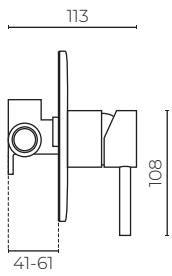

ASPEN

Shower Mixer

LEV115261CSS | LEV115261CGM

CONSTRUCTION: Solid brushed stainless steel

PRESSURE: Mains pressure

WORKING PRESSURE (KPA): 150-1000

RECOMMENDED WORKING PRESSURE (KPA): 500

HEIGHT (MM): 160

WIDTH (MM): 113

WATER CONSUMPTION (L/MIN): 5.13

WELS RATING: 5 star rated

WARRANTY: Lifetime on stainless steel, 5 years on PVD gunmetal finish, 5 years on cartridge, 1 year on non-residential applications

FEATURES

- Minimalist design
- Ceramic cartridge technology
- Lead free body

SPARE PARTS

- LEVY150500123 / 40mm Cartridge
- LEVY150402155SS / Stainless steel handle
- LEVY150402155GM / Gunmetal handle

FINISHES AVAILABLE: