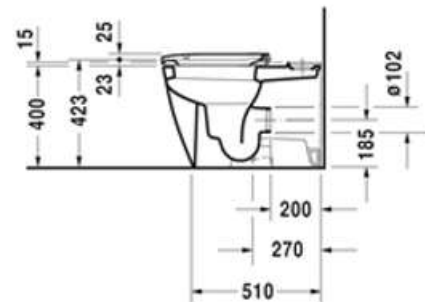

DURAVIT Happy D.2

Duravit Happy D.2, back to wall suite and connector, centre back water inlet
(Requires soft close seat 064.59)

2134.09

Above connector sold
Separately, if required

#8990250000

5 Year warranty (Vitreous China)

WELS Rating: 4 Star - 4.5/3 L

Max. Operating Pressure: 500Kpa.

Min. Operating Pressure: 50Kpa.

Pipework must be flushed before installation

Please install as per manufacturers instructions in the box

Due to our policy of continuous product development, the design and specification shown are subject to change without notice.