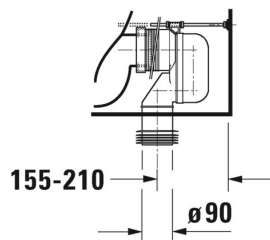

DURAVIT Happy D.2

Duravit Happy D.2, back to wall suite and connector, centre back water inlet
(Requires soft close seat 064.59)

2134.09

Above connector sold
Separately, if required

#8990250000

5 Year warranty (Vitreous China)

WELS Rating: 4 Star - 4.5/3 L

Max. Operating Pressure: 500Kpa.

Min. Operating Pressure: 50Kpa.

Pipework must be flushed before installation

Please install as per manufacturers instructions in the box

Due to our policy of continuous product development, the design and specification shown are subject to change without notice.