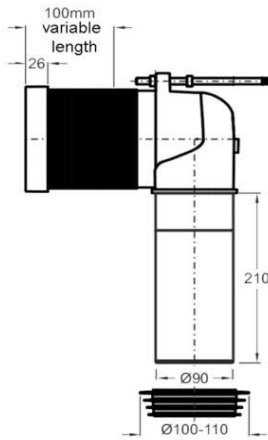

DURAVIT Happy D.2

Duravit Happy D.2, back to wall suite and connector, centre back water inlet
(Requires soft close seat 064.59)

2134.09

Above connector sold
Separately, if required

#8990250000

5 Year warranty (Vitreous China)

WELS Rating: 4 Star - 4.5/3 L

Max. Operating Pressure: 500Kpa.

Min. Operating Pressure: 50Kpa.

Pipework must be flushed before installation

Please install as per manufacturers instructions in the box

Due to our policy of continuous product development, the design and specification shown are subject to change without notice.