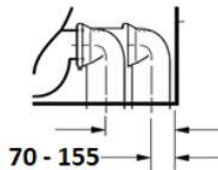

DURAVIT Happy D.2

Duravit Happy D.2, back to wall suite and connector, centre back water inlet
(Requires soft close seat 064.59)

2134.09

Above connector sold
Separately, if required

#8990250000

5 Year warranty (Vitreous China)

WELS Rating: 4 Star - 4.5/3 L

Max. Operating Pressure: 500Kpa.

Min. Operating Pressure: 50Kpa.

Pipework must be flushed before installation

Please install as per manufacturers instructions in the box

Due to our policy of continuous product development, the design and specification shown are subject to change without notice.