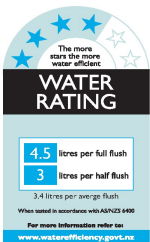

WELS Rating: 4 Star - 4.5/3 L

Max. Operating Pressure: 500Kpa.

Min. Operating Pressure: 50Kpa.

Pipework must be flushed before installation

Please install as per manufacturers instructions in the box

Due to our policy of continuous product development, the design and specification shown are subject to change without notice.