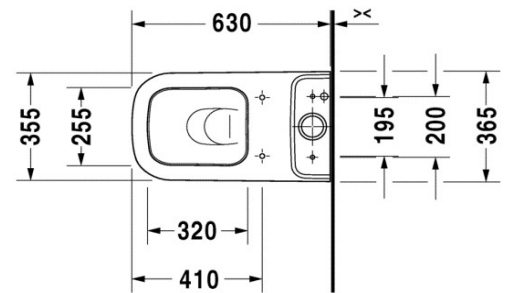

DURAVIT Happy D.2

Duravit Happy D.2, back to wall suite and connector, centre back water inlet
(Requires soft close seat 064.59)

2134.09

Above connector sold
Separately, if required

#8990250000

5 Year warranty (Vitreous China)

WELS Rating: 4 Star - 4.5/3 L

Max. Operating Pressure: 500Kpa.

Min. Operating Pressure: 50Kpa.

Pipework must be flushed before installation

Please install as per manufacturers instructions in the box

Due to our policy of continuous product development, the design and specification shown are subject to change without notice.