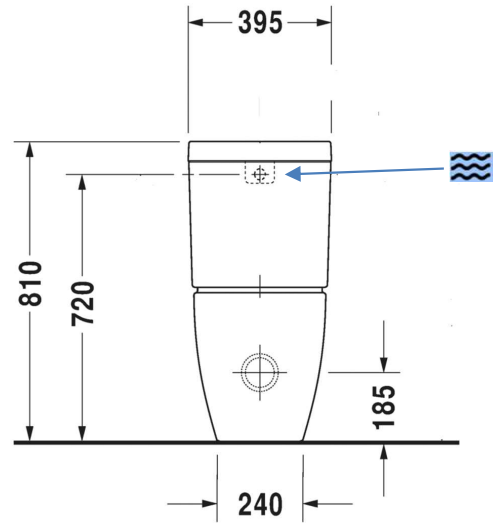

DURAVIT Happy D.2

Duravit Happy D.2, back to wall suite and connector, centre back water inlet
(Requires soft close seat 064.59)

2134.09

Above connector sold
Separately, if required

#8990250000

5 Year warranty (Vitreous China)

WELS Rating: 4 Star - 4.5/3 L

Max. Operating Pressure: 500Kpa.

Min. Operating Pressure: 50Kpa.

Pipework must be flushed before installation

Please install as per manufacturers instructions in the box

Due to our policy of continuous product development, the design and specification shown are subject to change without notice.