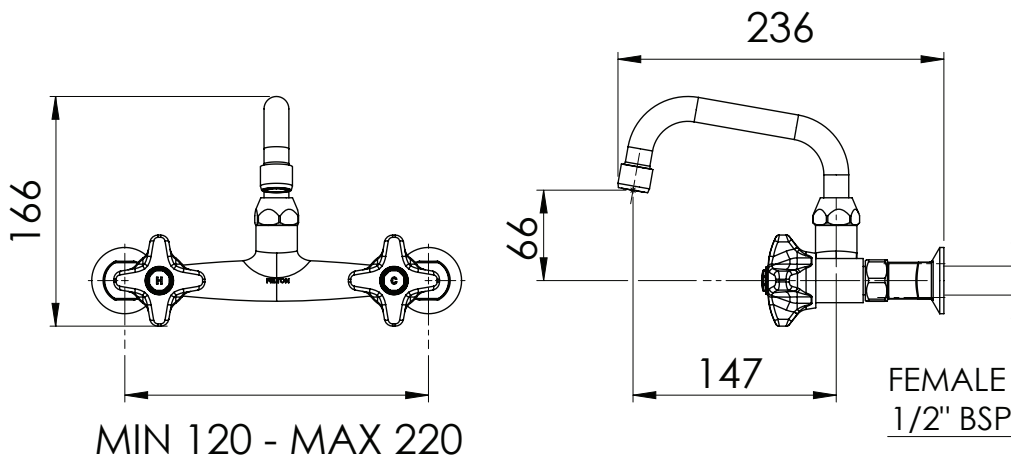

TECHNICAL PRODUCT INFORMATION

EVO II WALL MOUNTED SINK FAUCET

E2WMSTC

FEATURES & BENEFITS

- All Pressures (up to 1500kPa)
- 147mm reach
- German headworks
- Manufactured from DZR Brass
- Designed in NZ & Watermark certified
- 10 year warranty
- Extendable to Lifetime Extension Warranty