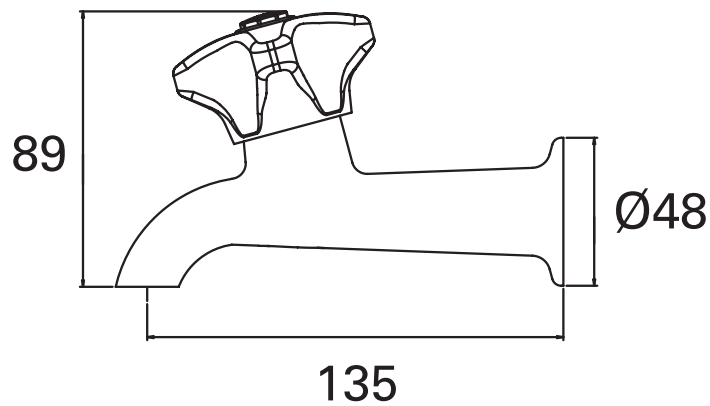

## EVO II SINK TAP 15MM (SINGLE)

E2STCS

### FEATURES & BENEFITS

- For All Pressures (up to 1500kPa)
- 135mm reach
- Designed to provide maximum flow
- German headworks
- Manufactured from DZR brass
- Designed in NZ & Watermark certified
- 10 year warranty & Extendable to Lifetime Extension Warranty