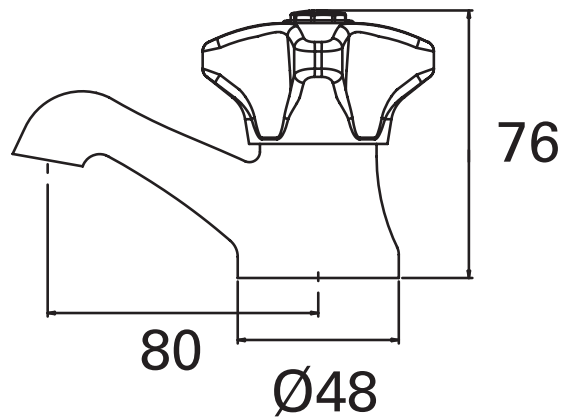

## EVO II BASIN TAP (SINGLE)

E2BSTCS

### FEATURES & BENEFITS

- For All Pressures (up to 1500kPa)
- 80mm reach
- German headworks
- Manufactured from DZR brass
- Designed in NZ
- Watermark certified
- 10 year warranty & Extendable to Lifetime Extension Warranty