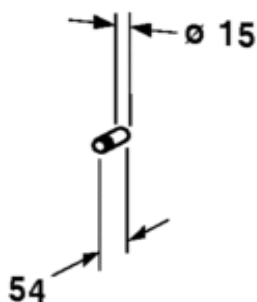

TECHNICAL SCHEDULE

Duravit D-Code Towel Hook

Code: DC9904

Inspirational + European + Bathroomware

t 09 444 5656

e info@metrix.co.nz

www.metrix.co.nz