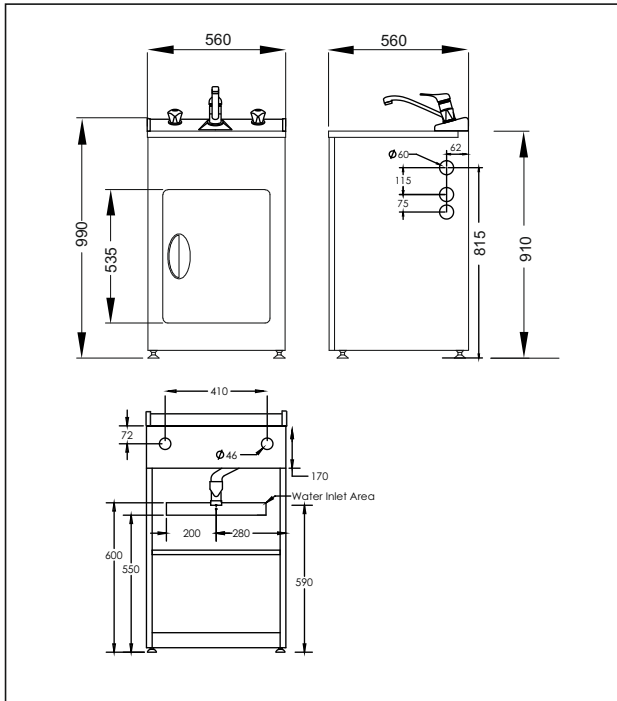

## Laundra 560 Centro

aquatica

**Code: LAUNDRA560 CENTRO** Stainless Steel top with Sink Mixer

- Robust long-life powder-coated galvanised steel cabinet
- Pressed seamless laundry tub with anti-drip lip
- 5 year warranty on all pressure mixer and Laundry Cabinet
- 20 year warranty on stainless steel bowl and ceramic Cartridge
- Recessed door handle
- Reversible door
- Door storage basket
- Magnetic door catches
- Metal waste with lint strainer
- Height easily adjustable via feet (approximately 15mm adjustment)
- Child safety lock
- Designer overflow capacity greater than 25 l/min
- Standard tap height approximately (≈) 165mm
- Waste outlet 590mm to 605mm from the ground depending on height adjustment on feet
- Melamine shelf
- **Area Allowed for Water Inlet Location:**
  - Maximum Height (from floor): 600mm
  - Minimum Height (from floor): 550mm
  - Recommended Height (from floor): 575mm
  - Maximum Width (from Centre line): ± 200 mm

**Note:** Inlets can be anywhere in this area provided they do not interfere with trap or waste line