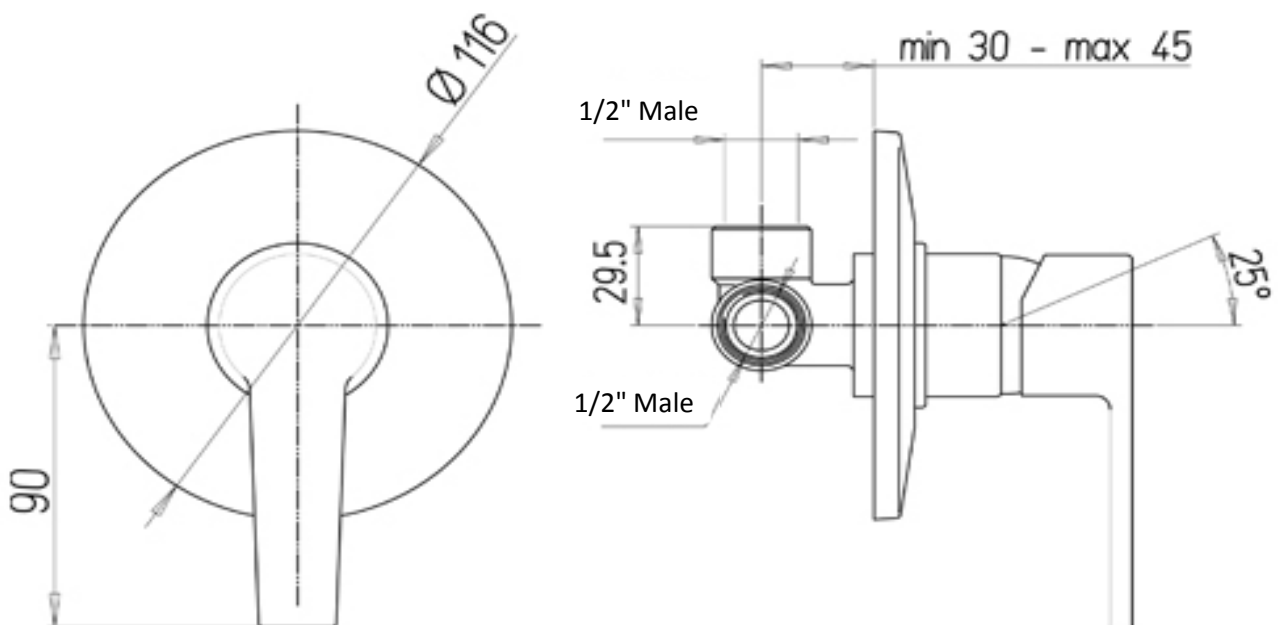

Paini Le Mans

Paini Le Mans shower mixer

Finish: Chrome

90CR690

Made in Italy

For Equal Pressure only

Max. Operating Pressure: 500Kpa.

Min. Operating Pressure: 50Kpa.