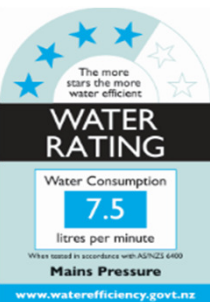

Paini Le Mans

Paini Le Mans kitchen mixer with pull out spray, 2 functions

Finish: Chrome

90CR591LL

Made in Italy

WELS Rating: 4 Star - 7.5 Litres/Min

For Equal Pressure only

Max. Operating Pressure: 500Kpa.