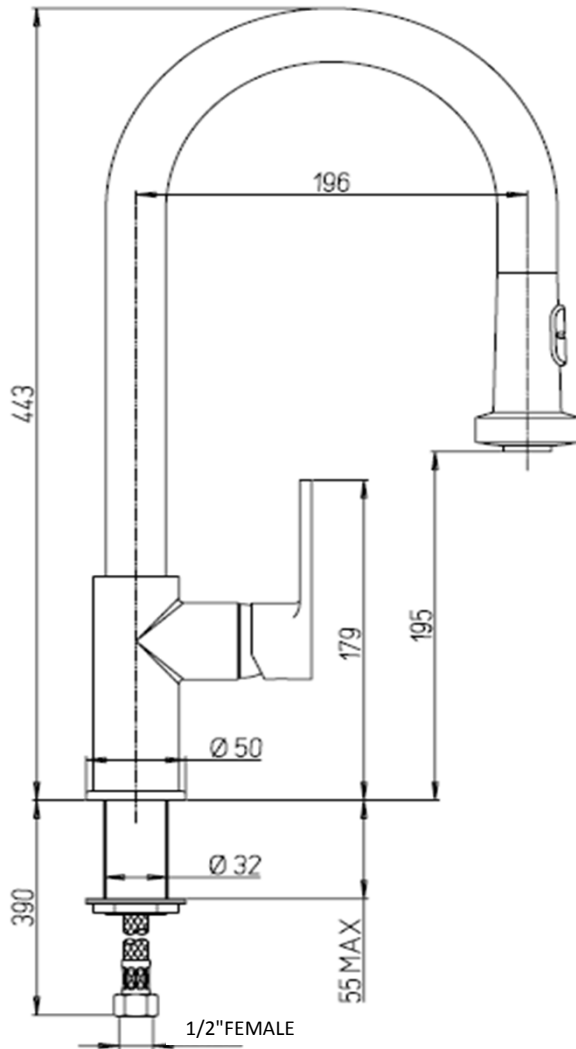

Paini Le Mans

Paini Le Mans kitchen mixer with pull out spray, 2 functions

Finish: Chrome

90CR591LL

Made in Italy

WELS Rating: 4 Star - 7.5 Litres/Min

For Equal Pressure only

Max. Operating Pressure: 500Kpa.

Min. Operating Pressure: 50Kpa.

Pipework must be flushed before installation

Please install as per manufacturers instructions in the box

Due to our policy of continuous product development, the design and specification shown are subject to change without notice.