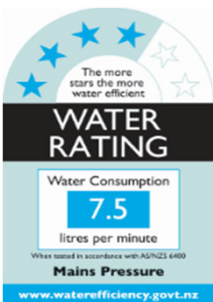

# Paini Le Mans

Paini Le Mans basin mixer without pop up waste

Finish: Chrome

90CR205

Made in Italy

WELS Rating: 4 Star - 7.5 Litres/Min

**For Equal Pressure only**

Max. Operating Pressure: 500Kpa.