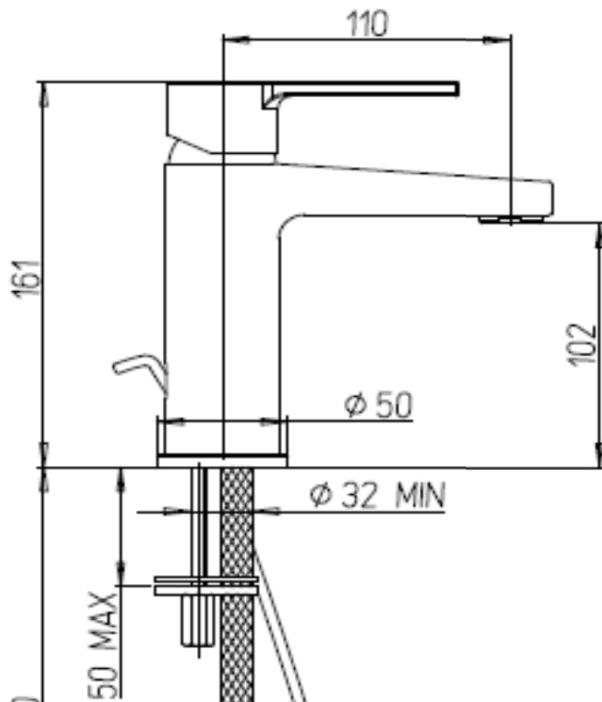

# Paini Le Mans

Paini Le Mans basin mixer without pop up waste

Finish: Chrome

90CR205

Made in Italy

WELS Rating: 4 Star - 7.5 Litres/Min

**For Equal Pressure only**

Max. Operating Pressure: 500Kpa.

Min. Operating Pressure: 50Kpa.

*Pipework must be flushed before installation*

*Please install as per manufacturers instructions in the box*

Due to our policy of continuous product development, the design and specification shown are subject to change without notice.