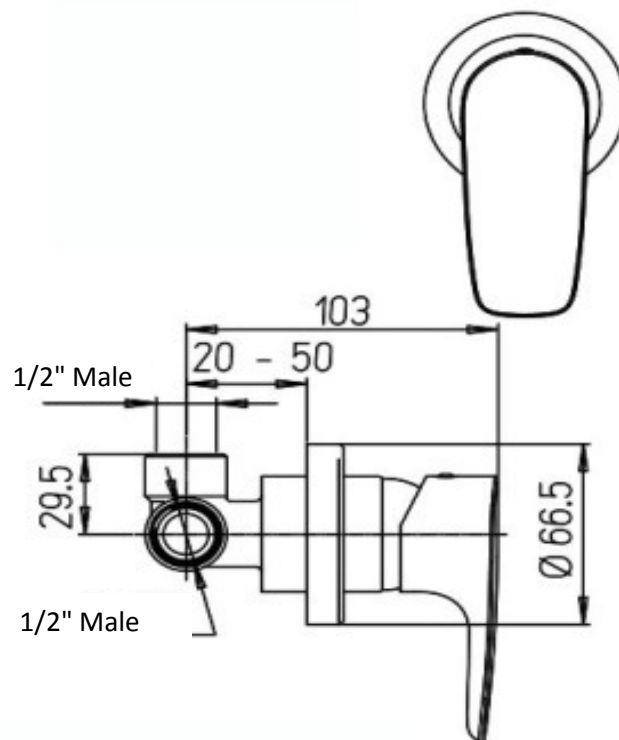

Paini Parallel

Paini Parallel shower mixer with small faceplate

Finish: Chrome

47CR690SM

Made in Italy

For Equal Pressure only

Max. Operating Pressure: 500Kpa.

Min. Operating Pressure: 50Kpa.