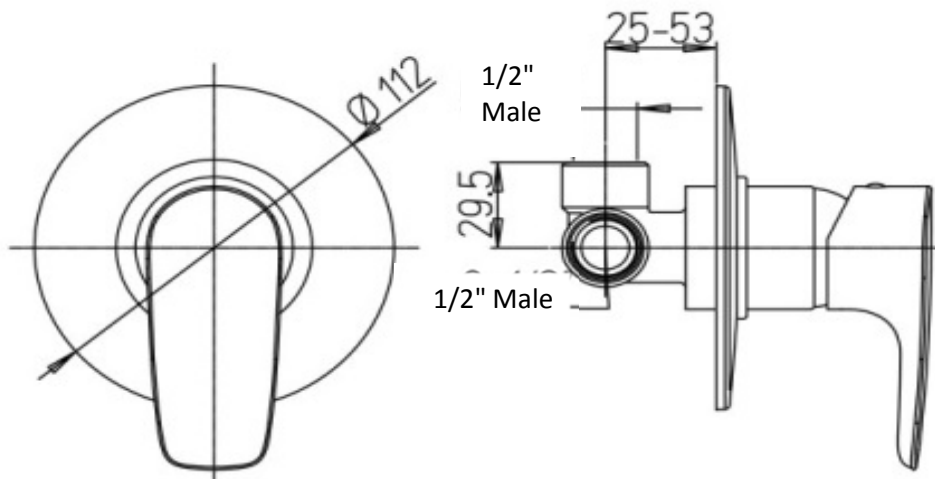

Paini Parallel

Paini Parallel shower mixer

Finish: Chrome

47CR690

Made in Italy

For Equal Pressure only

Max. Operating Pressure: 500Kpa.

Min. Operating Pressure: 50Kpa.