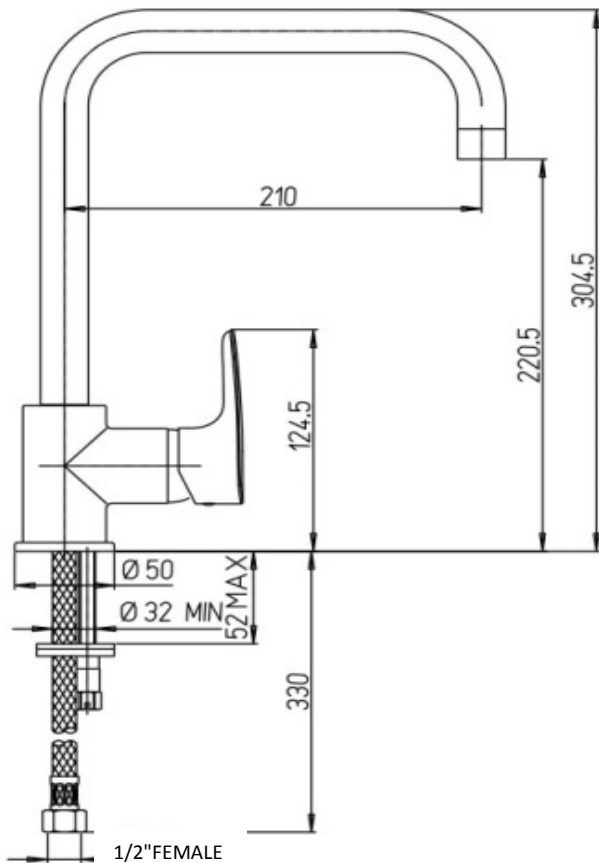

Paini Parallel

Paini Parallel kitchen mixer with square spout

Finish: Chrome

47CR572SQ

Made in Italy

WELS Rating: 4 Star - 7.5 Litres/Min

For Equal Pressure only

Max. Operating Pressure: 500Kpa.

Min. Operating Pressure: 50Kpa.

Pipework must be flushed before installation

Please install as per manufacturers instructions in the box

Due to our policy of continuous product development, the design and specification shown are subject to change without notice.