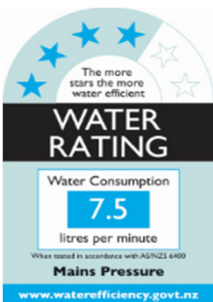

Paini Parallel

Paini Parallel kitchen mixer with square spout

Finish: Chrome

47CR572SQ

Made in Italy

WELS Rating: 4 Star - 7.5 Litres/Min

For Equal Pressure only

Max. Operating Pressure: 500Kpa.