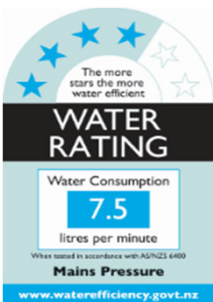

# Paini Parallel

Paini Parallel kitchen mixer with round spout

Finish: Chrome

47CR572

Made in Italy

WELS Rating: 4 Star - 7.5 Litres/Min

**For Equal Pressure only**

Max. Operating Pressure: 500Kpa.