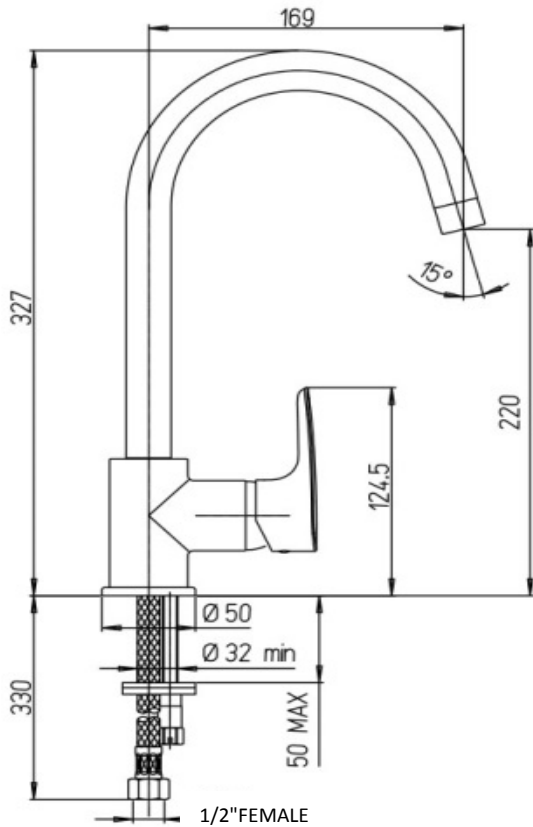

# Paini Parallel

Paini Parallel kitchen mixer with round spout

Finish: Chrome

47CR572

Made in Italy

WELS Rating: 4 Star - 7.5 Litres/Min

**For Equal Pressure only**

Max. Operating Pressure: 500Kpa.

Min. Operating Pressure: 50Kpa.

*Pipework must be flushed before installation*

*Please install as per manufacturers instructions in the box*

Due to our policy of continuous product development, the design and specification shown are subject to change without notice.