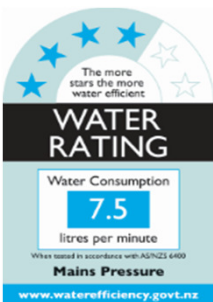

Paini Parallel

Paini Parallel wall mounted basin mixer with 190mm spout

Finish: Chrome

47CR208L

Made in Italy

WELS Rating: 4 Star - 7.5 Litres/Min

For Equal Pressure only

Max. Operating Pressure: 500Kpa.