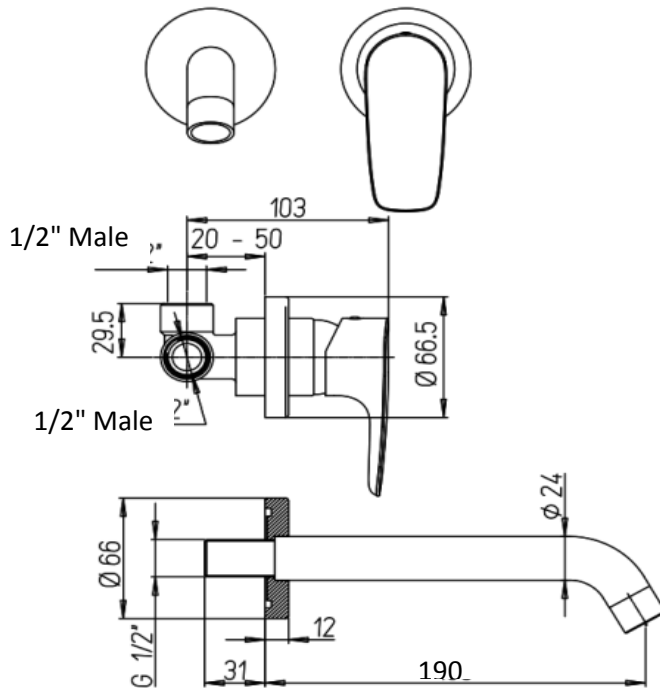

Paini Parallel

Paini Parallel wall mounted basin mixer with 190mm spout

Finish: Chrome

47CR208L

Made in Italy

WELS Rating: 4 Star - 7.5 Litres/Min

For Equal Pressure only

Max. Operating Pressure: 500Kpa.

Min. Operating Pressure: 50Kpa.

Pipework must be flushed before installation

Please install as per manufacturers instructions in the box

Due to our policy of continuous product development, the design and specification shown are subject to change without notice.