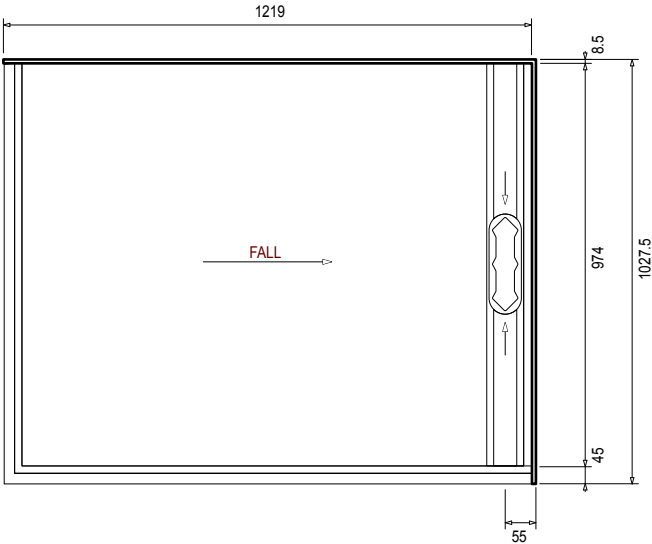

2-WALL 1200 X 1000 RH SLIDING

RH BASE

SLIDING SCREENS CONFIGURATION

Please see *Hinged Specifications* for information on Hinged Screens.