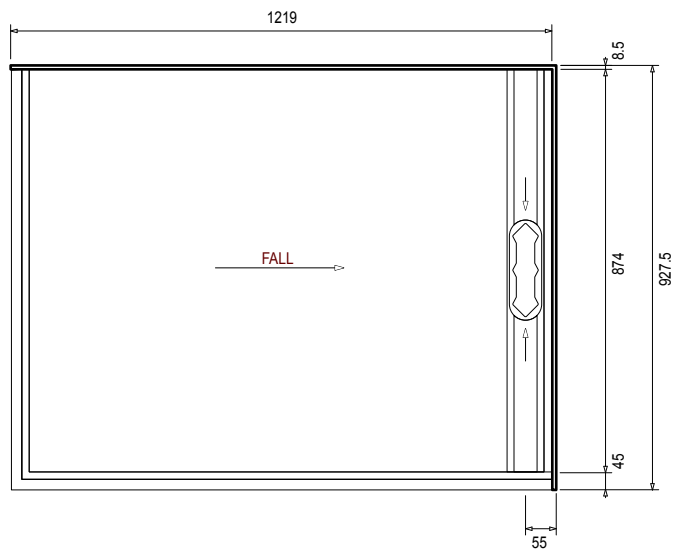

RH BASE

SLIDING SCREENS CONFIGURATION

Please see *Hinged Specifications* for information on Hinged Screens.