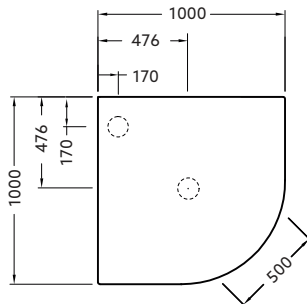

SHOWER ENCLOSURES

Azure II Round Sliding Shower with Low Profile Tray - 900mm, 1000mm.

Note: Tapware and accessories illustrated in photography are not included

- Shower Options** **Frame:** White, Metallic, Black.
Size: 900x900mm, 1000x1000mm.
Wall: Flat, Side Recessed or Corner Contour Plus.
Tray: Quick-Fit Low Profile with Centre or rear corner waste position.
Height: 2000mm (1930mm + 70 mm tray).
- Material/Finish** Frame - Powder coated aluminium (white).
 Wall - 2 mm Duracryl acrylic.
 Tray - Fibreglass reinforced acrylic.
 Glass door - 6mm toughened safety glass. (AS/NZS 2208 compliant).
 CleanLess® treatment.
- Included Components** - Azure II Round Sliding Doors and Returns Door.
 - Flat, Side Recessed or Corner Contour Plus wall.
 - Quick-Fit Low Profile Tray.
 - White Easy Clean DN 40 Trap with lid.
 (White frame shower - White lid, Metallic frame shower - Chrome lid, Black frame shower - Black lid).
- Optional Accessories** - Adhesive and Sealant pack.
 - Corner Contour Plus Premium Shelf Kit, with Mirror (White: 24692A-0, Black: 24692A-BL) or Premium Glass Shelf Kit (30825A-NP).

900 x 900

1000 x 1000

Front View (Generic)

Product Codes

900 x 900mm	White Frame		Metallic Frame		Black Frame	
	Rear Waste	Centre Waste	Rear Waste	Centre Waste	Rear Waste	Centre Waste
Flat Wall	29618A-RFW-0	29618A-CFW-0	29618A-RFW-SHP	29618A-CFW-SHP	29618A-RFW-BL	29618A-CFW-BL
Corner Contour Plus Wall	29618A-RCW-0	29618A-CCW-0	29618A-RCW-SHP	29618A-CCW-SHP	29618A-RCW-BL	29618A-CCW-BL
Side Recessed Wall	29618A-RRW-0	29618A-CRW-0	29618A-RRW-SHP	29618A-CRW-SHP	29618A-RRW-BL	29618A-CRW-BL