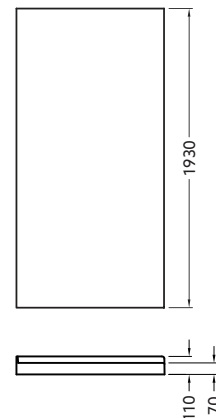

SHOWER ENCLOSURES

Azure II Round Sliding Shower with Low Profile Tray - 900mm, 1000mm.

Note: Tapware and accessories illustrated in photography are not included

- Shower Options** **Frame:** White, Metallic, Black.
Size: 900x900mm, 1000x1000mm.
Wall: Flat, Side Recessed or Corner Contour Plus.
Tray: Quick-Fit Low Profile with Centre or rear corner waste position.
Height: 2000mm (1930mm + 70 mm tray).
- Material/Finish** Frame - Powder coated aluminium (white).
 Wall - 2 mm Duracryl acrylic.
 Tray - Fibreglass reinforced acrylic.
 Glass door - 6mm toughened safety glass. (AS/NZS 2208 compliant).
 CleanLess® treatment.
- Included Components** - Azure II Round Sliding Doors and Returns Door.
 - Flat, Side Recessed or Corner Contour Plus wall.
 - Quick-Fit Low Profile Tray.
 - White Easy Clean DN 40 Trap with lid.
 (White frame shower - White lid, Metallic frame shower - Chrome lid, Black frame shower - Black lid).
- Optional Accessories** - Adhesive and Sealant pack.
 - Corner Contour Plus Premium Shelf Kit, with Mirror (White: 24692A-0, Black: 24692A-BL) or Premium Glass Shelf Kit (30825A-NP).

900 x 900

1000 x 1000

Front View (Generic)

Product Codes

900 x 900mm	White Frame		Metallic Frame		Black Frame	
	Rear Waste	Centre Waste	Rear Waste	Centre Waste	Rear Waste	Centre Waste
Flat Wall	29618A-RFW-0	29618A-CFW-0	29618A-RFW-SHP	29618A-CFW-SHP	29618A-RFW-BL	29618A-CFW-BL
Corner Contour Plus Wall	29618A-RCW-0	29618A-CCW-0	29618A-RCW-SHP	29618A-CCW-SHP	29618A-RCW-BL	29618A-CCW-BL
Side Recessed Wall	29618A-RRW-0	29618A-CRW-0	29618A-RRW-SHP	29618A-CRW-SHP	29618A-RRW-BL	29618A-CRW-BL

All measurements shown are in millimetres. Sizes are approximate.

Kohler New Zealand Limited
 0800 100 382
 info@englefield.co.nz
 englefield.co.nz

plumbingworld

January 2025
 1415123-A04-D