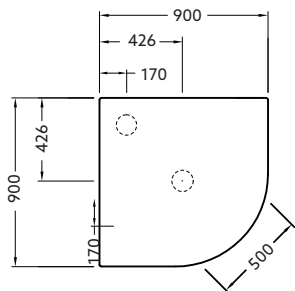

SHOWER ENCLOSURES

Azure II Round Sliding Shower with Low Profile Tray - 900mm, 1000mm.

Note: Tapware and accessories illustrated in photography are not included

- Shower Options** **Frame:** White, Metallic, Black.
Size: 900x900mm, 1000x1000mm.
Wall: Flat, Side Recessed or Corner Contour Plus.
Tray: Quick-Fit Low Profile with Centre or rear corner waste position.
Height: 2000mm (1930mm + 70 mm tray).
- Material/Finish** Frame - Powder coated aluminium (white).
 Wall - 2 mm Duracryl acrylic.
 Tray - Fibreglass reinforced acrylic.
 Glass door - 6mm toughened safety glass. (AS/NZS 2208 compliant).
 CleanLess® treatment.
- Included Components** - Azure II Round Sliding Doors and Returns Door.
 - Flat, Side Recessed or Corner Contour Plus wall.
 - Quick-Fit Low Profile Tray.
 - White Easy Clean DN 40 Trap with lid.
 (White frame shower - White lid, Metallic frame shower - Chrome lid, Black frame shower - Black lid).
- Optional Accessories** - Adhesive and Sealant pack.
 - Corner Contour Plus Premium Shelf Kit, with Mirror (White: 24692A-0, Black: 24692A-BL) or Premium Glass Shelf Kit (30825A-NP).

900 x 900

1000 x 1000

Front View (Generic)

Product Codes

900 x 900mm	White Frame		Metallic Frame		Black Frame	
	Rear Waste	Centre Waste	Rear Waste	Centre Waste	Rear Waste	Centre Waste
Flat Wall	29618A-RFW-0	29618A-CFW-0	29618A-RFW-SHP	29618A-CFW-SHP	29618A-RFW-BL	29618A-CFW-BL
Corner Contour Plus Wall	29618A-RCW-0	29618A-CCW-0	29618A-RCW-SHP	29618A-CCW-SHP	29618A-RCW-BL	29618A-CCW-BL
Side Recessed Wall	29618A-RRW-0	29618A-CRW-0	29618A-RRW-SHP	29618A-CRW-SHP	29618A-RRW-BL	29618A-CRW-BL

All measurements shown are in millimetres. Sizes are approximate.

Kohler New Zealand Limited
 0800 100 382
 info@englefield.co.nz
 englefield.co.nz

plumbingworld

January 2025
 1415123-A04-D