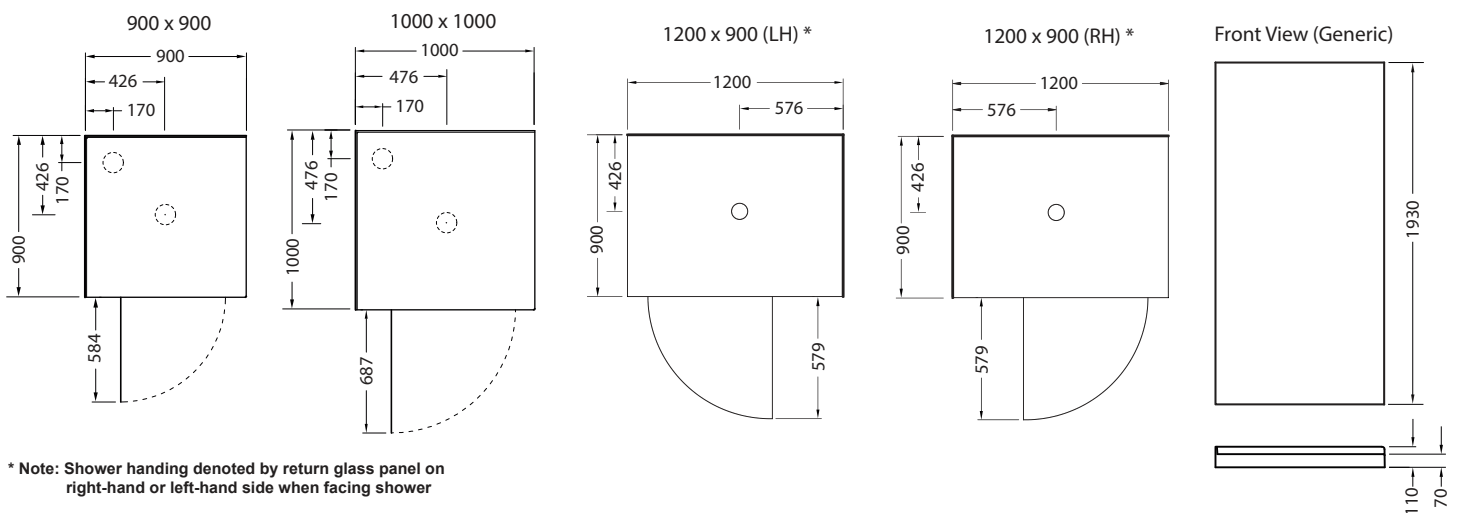

Shower Options **Frame:** White, Metallic, Black.
Size: 900x900mm, 1000x1000mm, 1200x900mm.
Wall: Flat, Side Recessed or Corner Contour Plus.
Tray: Quick-Fit Low Profile with centre or rear corner waste position.
Height: 2000mm (1930mm + 70 mm tray).

Material/Finish Frame - Powder coated aluminium (White, Black).
- Anodized aluminium (Metallic).
Wall - 2 mm Duracryl acrylic.
Tray - Fibreglass reinforced acrylic.
Glass door - 6mm toughened safety glass (AS/NZS 2208 compliant).
CleanLess® treatment.

Included Components
- Azure II Round Sliding Doors and Returns Door.
- Flat, Side Recessed or Corner Contour Plus wall.
- Quick-Fit Low Profile Tray.
- White Easy Clean DN 40 Trap.
(White frame shower - White lid, Metallic frame shower - Chrome lid, Black frame shower - Black lid).
- Adhesive and Sealant pack (NZ).

Optional Accessories
- Corner Contour Plus Premium Shelf Kit, with Mirror (White: 24692A-0, Black: 24692A-BL) or Premium Glass Shelf Kit (30825A-NP).