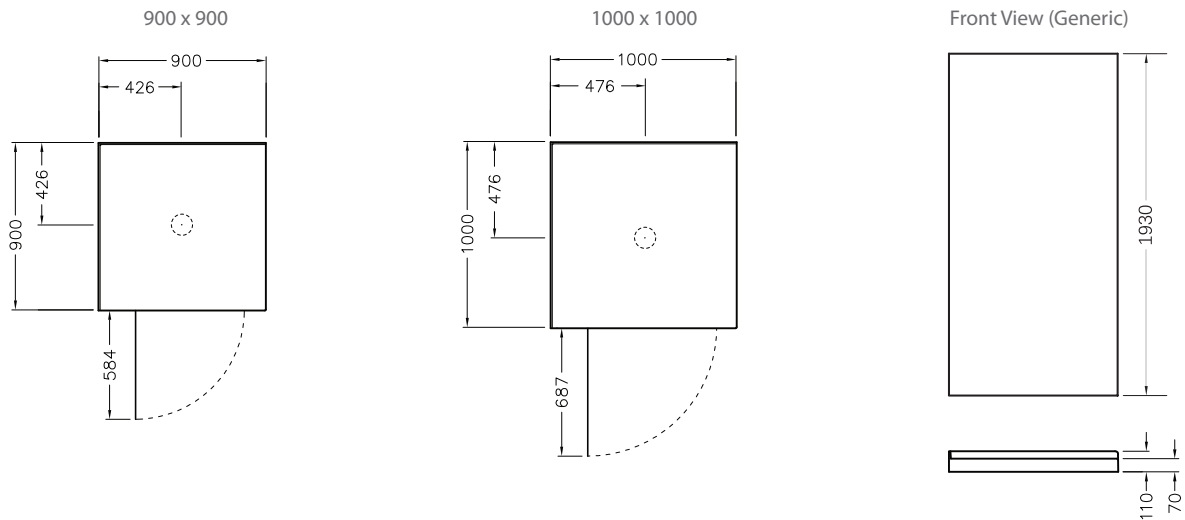

Azure II Square Corner Shower with Low Profile Tray - 1000mm, 900mm

The Azure II Square Corner Shower is available in a range of sizes and wall options, and the doorset comes in a white frame finish. The enclosure features a fully reversible door with 6mm toughened safety glass, protected by Englefield CleanLess® glass treatment. The Quick-Fit low profile tray features an ultra high 40mm upstand to enhance watertightness for long lasting performance.

Note: Tapware and accessories illustrated in photography are not included

Shower Options	<p>Frame: White.</p> <p>Size: 1000mm x 1000mm, 900mm x 900mm.</p> <p>Wall: Flat, Side Recessed or Corner Contour Plus.</p> <p>Tray: Centre waste position.</p> <p>Height: 2000mm (1930mm without tray).</p>
Material/Finish	<p>Frame - powder coated aluminium.</p> <p>Wall - 2mm thick Duracryl acrylic.</p> <p>Tray - fibreglass reinforced acrylic.</p> <p>Glass door - 6mm toughened safety glass (AS/NZS 2208 compliant), Englefield CleanLess® treatment.</p>
Included Components	<p>Azure II Pivot Door and Return.</p> <p>Flat or moulded wall.</p> <p>Quick-Fit Low Profile Tray.</p> <p>Adhesive and Sealant pack.</p> <p>Easy Clean Trap with white lid</p>
Optional Accessories	<p>Corner Contour Plus Premium Shelf Kit with Mirror (White: 24692A-0, Black: 24692A-BL).</p>

Product Codes

900x900mm	White	1000x1000mm	White
Flat Wall	29616A-CFW-0	Flat Wall	29617A-CFW-0
Corner Contour Plus Wall	29616A-CCW-0	Corner Contour Plus Wall	21617A-CCW-0
Side Recessed Wall	29616A-CRW-0	Side Recessed Wall	29617A-CRW-0