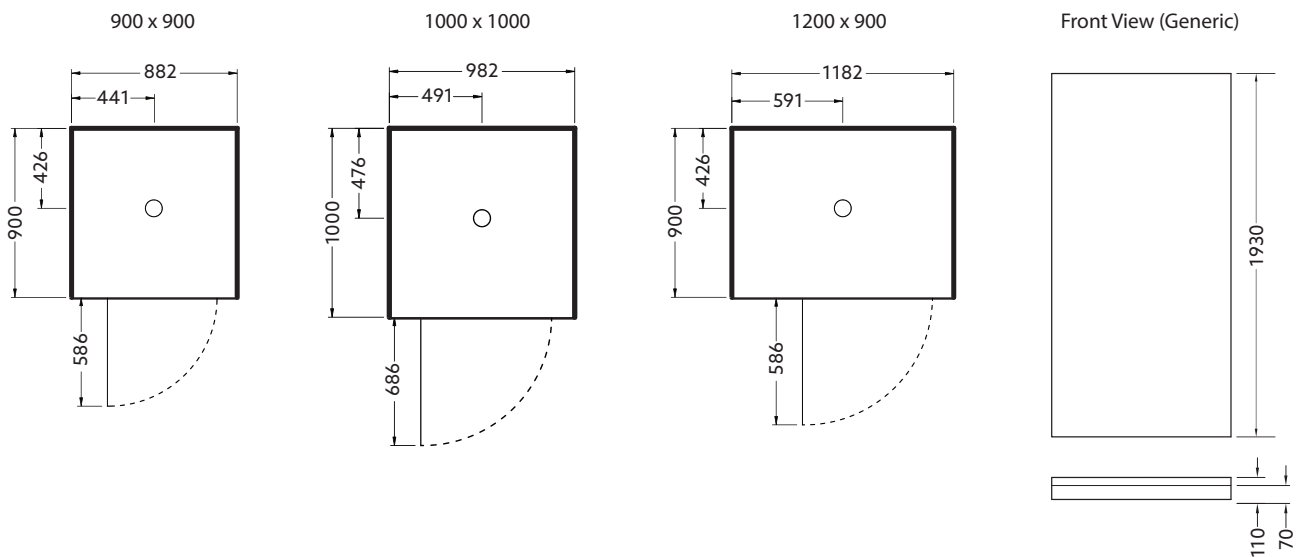

## Azure II Alcove Shower with Low Profile Tray - 900mm, 1000mm, 1200x900mm,

Note: Tapware and accessories illustrated in photography are not included

- Shower Options** **Frame:** White, Metallic, Black  
**Size:** 900x900mm, 1000x1000mm, 1200x900mm.  
**Wall:** Flat, Side Recessed or Coner Contour Plus.  
**Tray:** Quick-Fit Low Profile with centre or rear corner waste position.  
**Height:** 2000mm (1930mm + 70 mm tray).
- Material/Finish** Frame -Powder coated aluminium (White, Black).  
 -Anodized aluminium (Metallic).  
 Wall - 2 mm Duracryl acrylic.  
 Tray - Fibreglass reinforced acrylic.  
 Glass door - 6mm toughened safety glass (AS/NZS 2208 compliant).  
 CleanLess® treatment.
- Included Components** -Azure II Round Sliding Doors and Returns Door.  
 -Flat, Side Recessed or Coner Contour Plus wall.  
 -Quick-Fit Low Profile Tray.  
 -White Easy Clean DN 40 Trap.  
 (White frame shower - White lid, Metallic frame shower - Chrome lid,  
 Black frame shower - Black lid).  
 -Adhesive and Sealant pack (NZ).
- Optional Accessories** -Corner Contour Plus Premium Shelf Kit, with Mirror (White: 24692A-0,  
 Black: 24692A-BL) or Premium Glass Shelf Kit (30825A-NP).

\*Recessed feature will be on the 900 mm side.

**Kohler New Zealand Limited**

0800 100 382  
 info@englefield.co.nz  
 englefield.co.nz

plumbingworld

All measurements shown are in millimetres. Sizes are approximate.