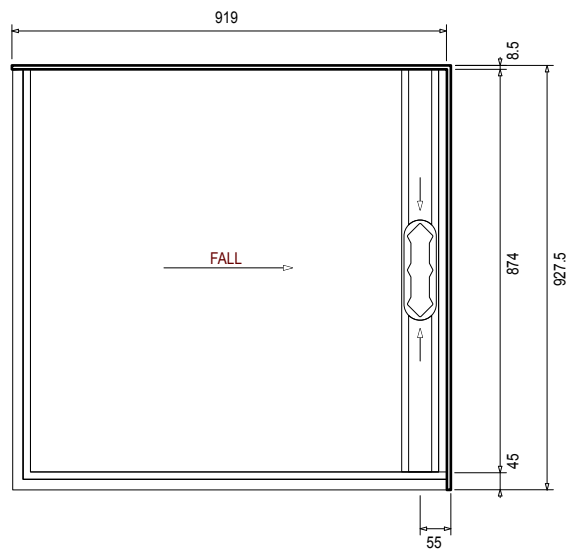

2-WALL 900 X 900 RH HINGED

RH BASE

HINGED SCREENS CONFIGURATION

Please see *Sliding Specifications* for information on Sliding Screens.

Screens are reversible