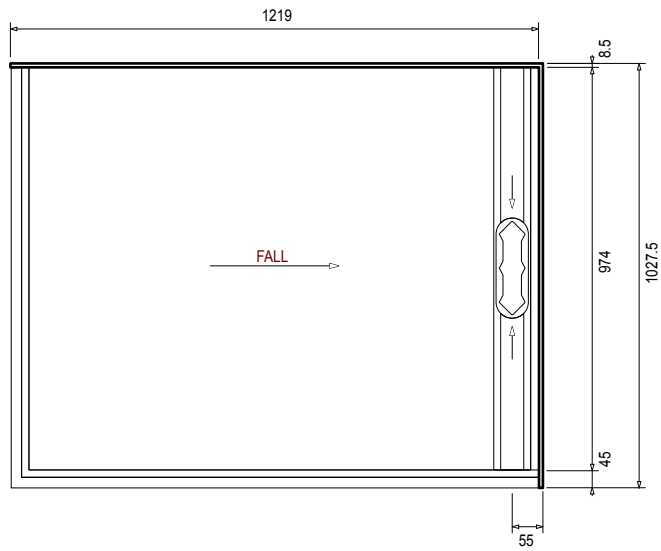

2-WALL 1200 X 1000 RH HINGED

RH BASE

HINGED SCREENS CONFIGURATION

Please see *Sliding Specifications* for information on Sliding Screens.