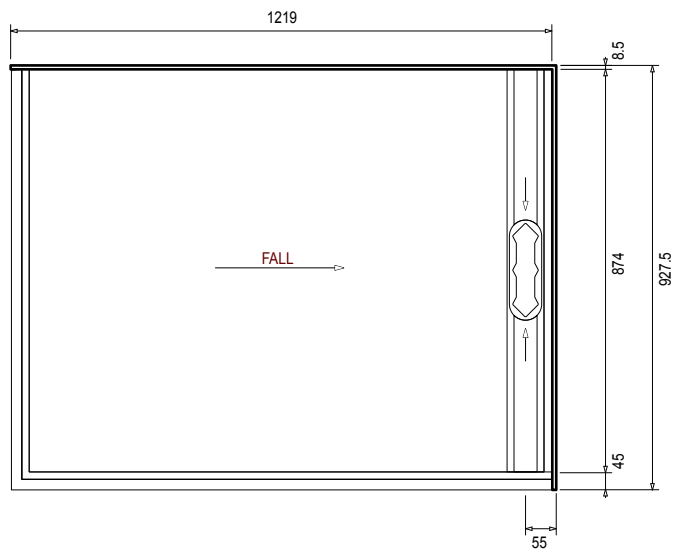

2-WALL 1200 X 900 RH HINGED

RH BASE

HINGED SCREENS CONFIGURATION

Please see *Sliding Specifications* for information on Sliding Screens.