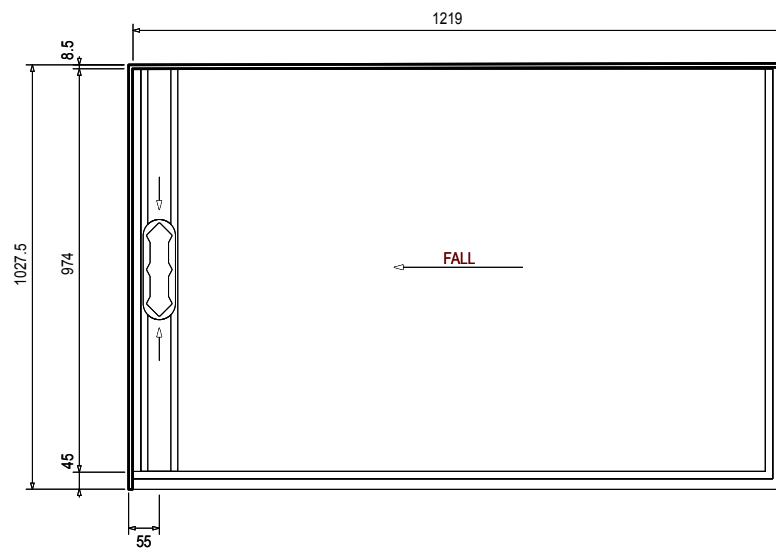

2-WALL 1400 X 1000 LH HINGED

LH BASE

HINGED SCREENS CONFIGURATION

Please see *Sliding Specifications* for information on Sliding Screens.