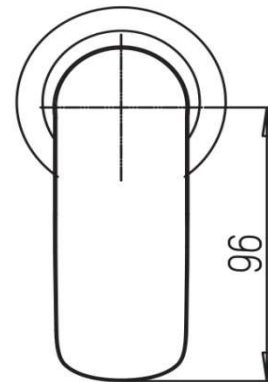

# Paini Nove

Paini Nove shower mixer, small faceplate

Finish: Chrome

09CR690SM

**Made in Italy**

10 Year Warranty (2 Year for Black)

**For Equal Pressure only**

Max. Operating Pressure: 500Kpa.