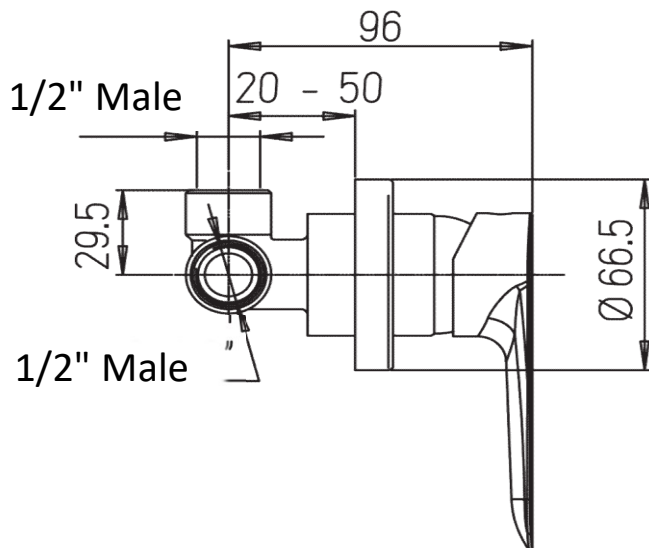

# Paini Nove

Paini Nove shower mixer, small faceplate

Finish: Chrome

09CR690SM

**Made in Italy**

10 Year Warranty (2 Year for Black)

**For Equal Pressure only**

Max. Operating Pressure: 500Kpa.