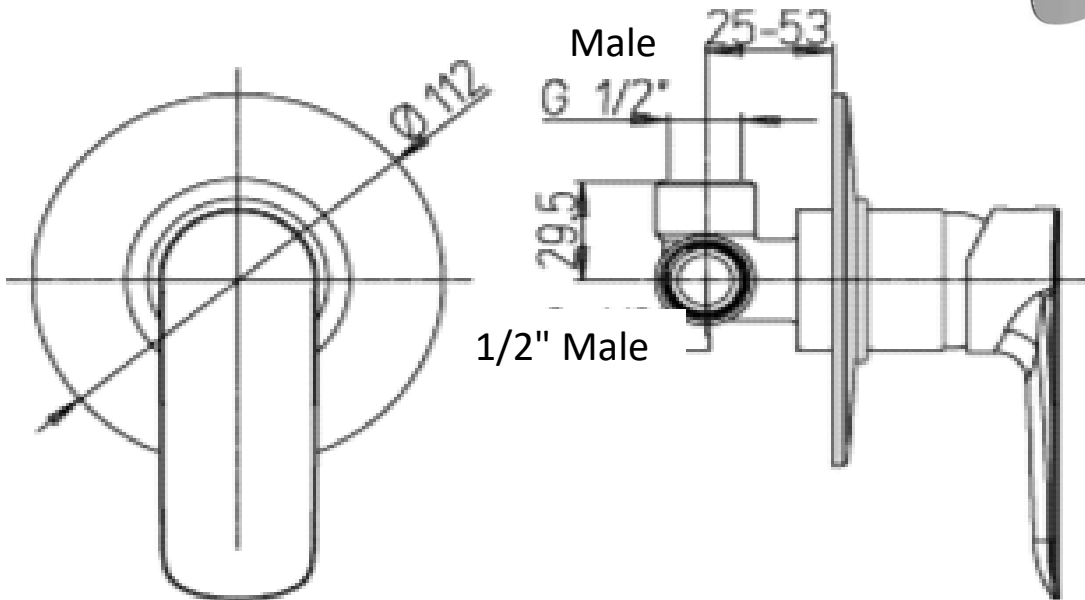

Paini Nove

Paini Nove shower mixer

Finish: Chrome

09CR690

Made in Italy

10 Year Warranty (2 Year for Black)

For Equal Pressure only

Max. Operating Pressure: 500Kpa.