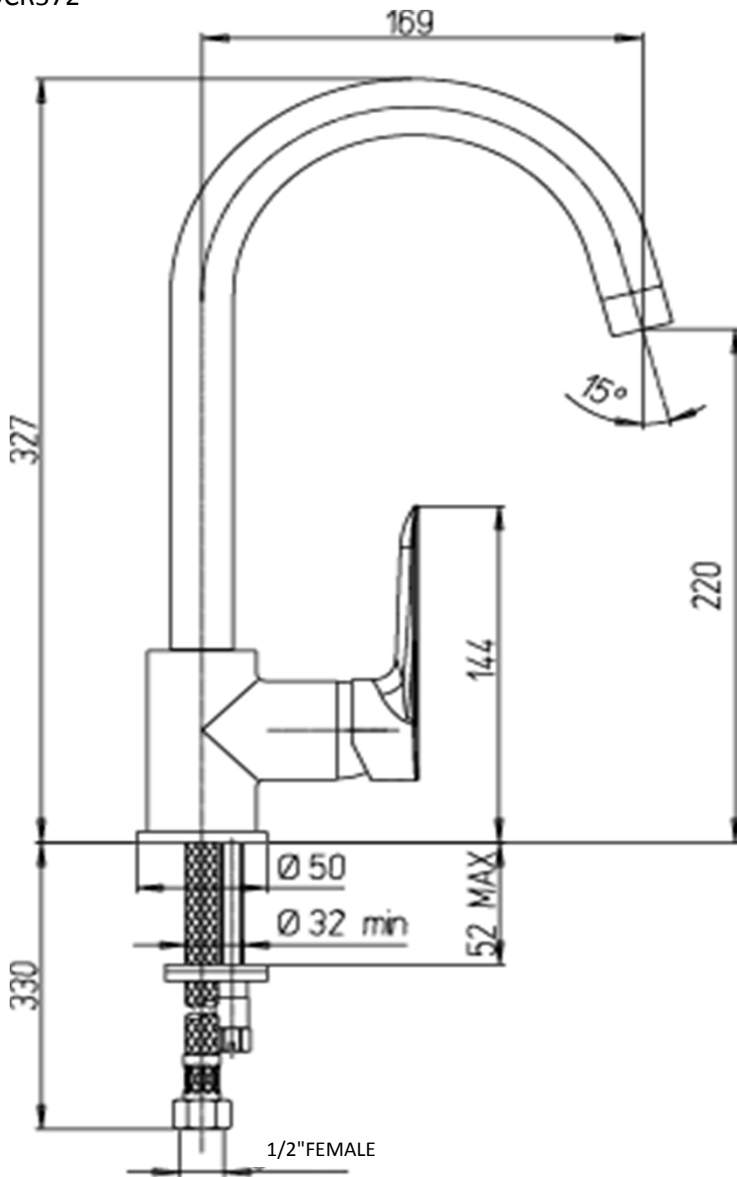

# Paini Nove

Paini Nove kitchen mixer with round spout

Finish: Chrome

09CR572

**Made in Italy**

10 Year Warranty (2 Year for Black) WELS Rating: 4 Star - 7.5

**For Equal Pressure only**

Max. Operating Pressure: 500Kpa.

Min. Operating Pressure: 50Kpa.

*Pipework must be flushed before installation*

*Please install as per manufacturers instructions in the box*

**Available finishes:**

BK - Black

GM - Gun Metal

CQ - Brushed Nickel