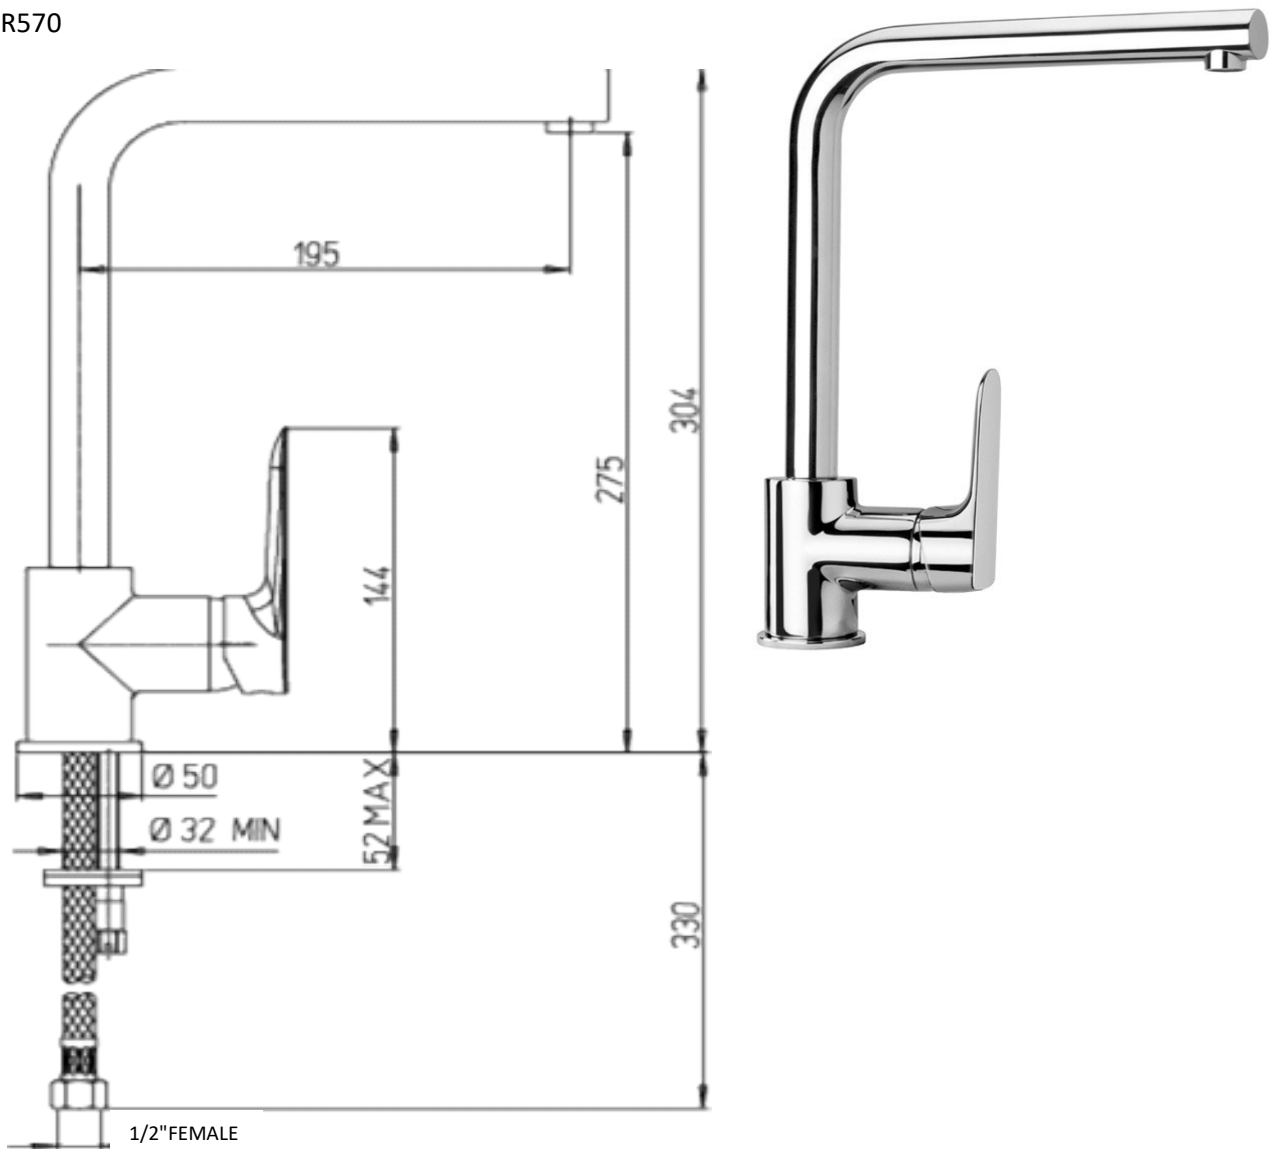

Paini Nove

Paini Nove kitchen mixer with I-shape spout

Finish: Chrome

09CR570

Made in Italy

10 Year Warranty (2 Year for Black)

WELS Rating: 4 Star - 7.5 Litres/Min

For Equal Pressure only

Max. Operating Pressure: 500Kpa.

Min. Operating Pressure: 50Kpa.

Pipework must be flushed before installation

Please install as per manufacturers instructions in the box

Available finishes:

BK - Black

GM - Gun Metal