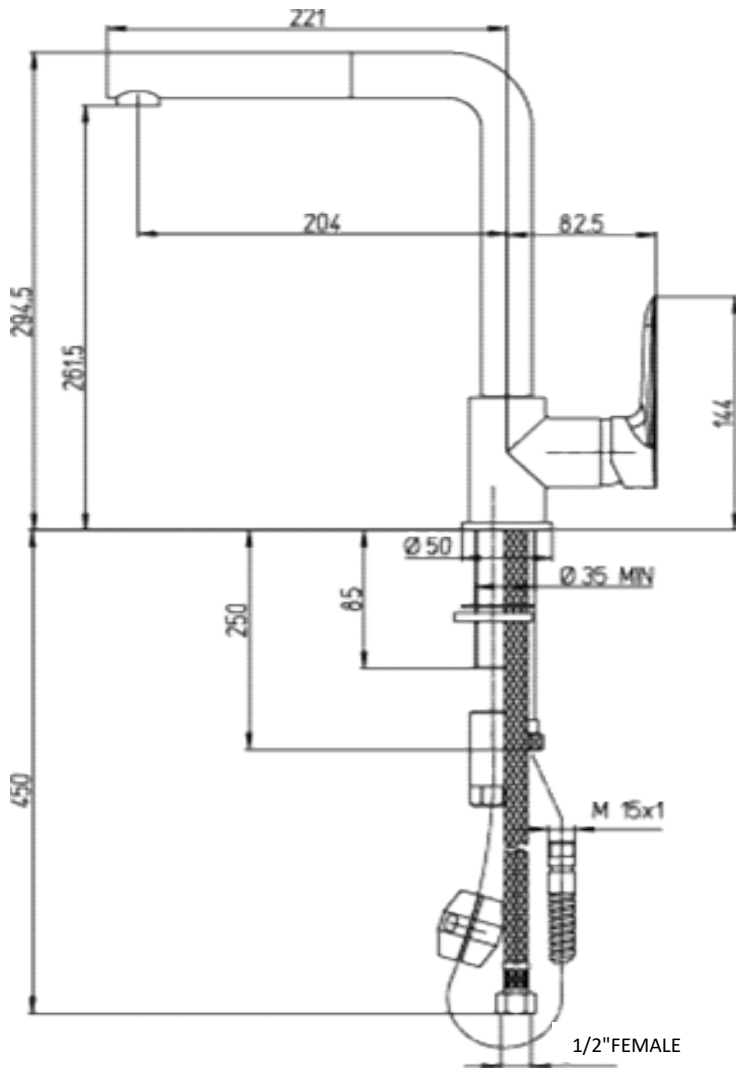

# Paini Nove

Paini Nove kitchen mixer with pull-out I-shape spout

Finish: Chrome

09CR566

**Made in Italy**

10 Year Warranty (2 Year for Black)

WELS Rating: 4 Star - 7.5 Litres/Min

**For Equal Pressure only**

Max. Operating Pressure: 500Kpa.

Min. Operating Pressure: 50Kpa.

*Pipework must be flushed before installation*

*Please install as per manufacturers instructions in the box*

**Available finishes:**

**BK** - Black