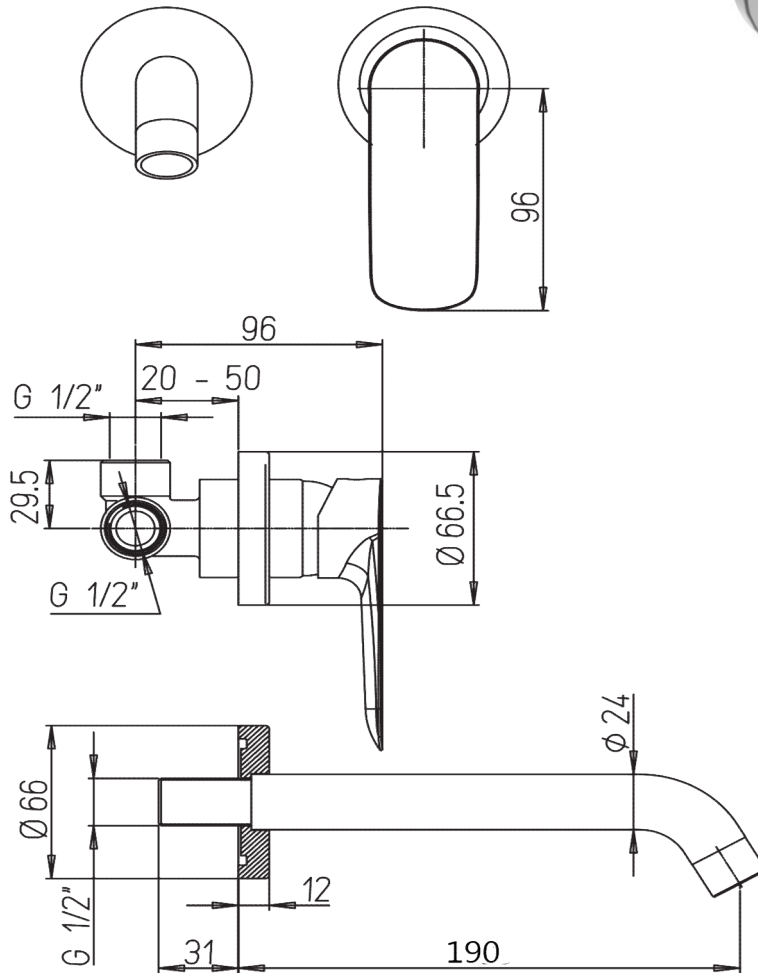

Paini Nove

Paini Nove wall mounted basin mixer, 190mm projection

Finish: Chrome

09CR208L

Made in Italy

10 Year Warranty (2 Year for Black)

WELS Rating: 4 Star - 7.5 Litres/Min

For Equal Pressure only

Max. Operating Pressure: 500Kpa.

Min. Operating Pressure: 50Kpa.

Pipework must be flushed before installation

Please install as per manufacturers instructions in the box

Available finishes:

BK - Black

GM - Gun Metal