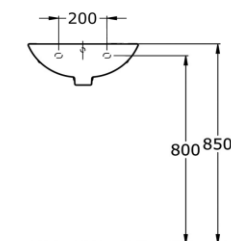

#### Specifications:

- 450 X 305mm
- 32mm waste hole
- Rear overflow

#### Colour:

- White

**PLEASE NOTE MEASUREMENTS ARE  
NOMINAL ONLY.  
PLEASE MEASURE PRODUCT ON SITE**