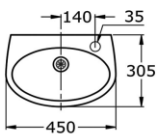

#### Specifications:

- 450 X 305mm
- 32mm waste hole
- Rear overflow

#### Colour:

- White

**PLEASE NOTE MEASUREMENTS ARE  
NOMINAL ONLY.  
PLEASE MEASURE PRODUCT ON SITE**