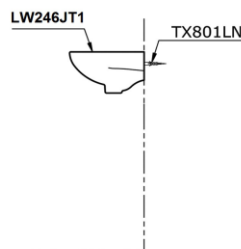

#### Specifications:

- 450 X 305mm
- 32mm waste hole
- Rear overflow

#### Parts Description:

- LW246JT1Z/W/F
- TX801LN (Fixing Kit)

LW 246 JT1

#### Colour:

- White

**PLEASE NOTE MEASUREMENTS ARE  
NOMINAL ONLY.  
PLEASE MEASURE PRODUCT ON SITE**